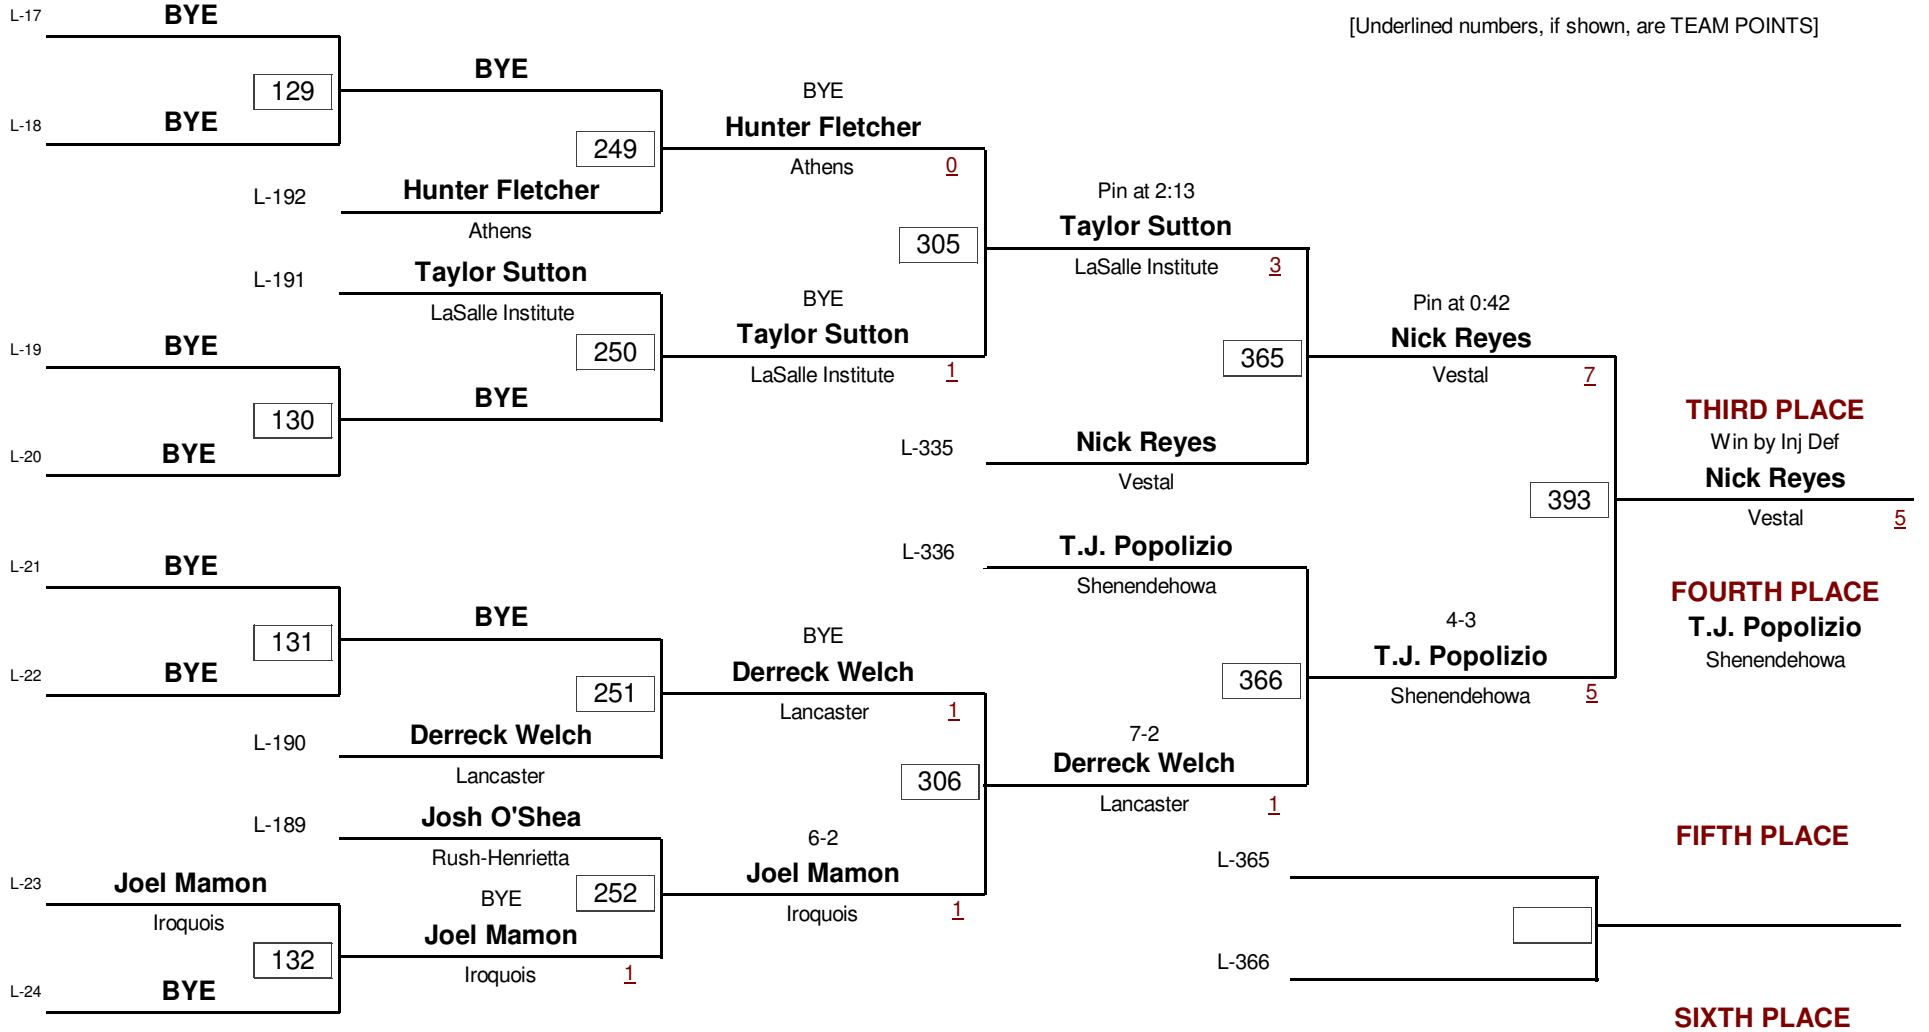

VARSITY

DIVISION

112.0

WEIGHT

2005 Teike/Bernabi Wrestling Tournament

Consolation Rounds

[Underlined numbers, if shown, are TEAM POINTS]