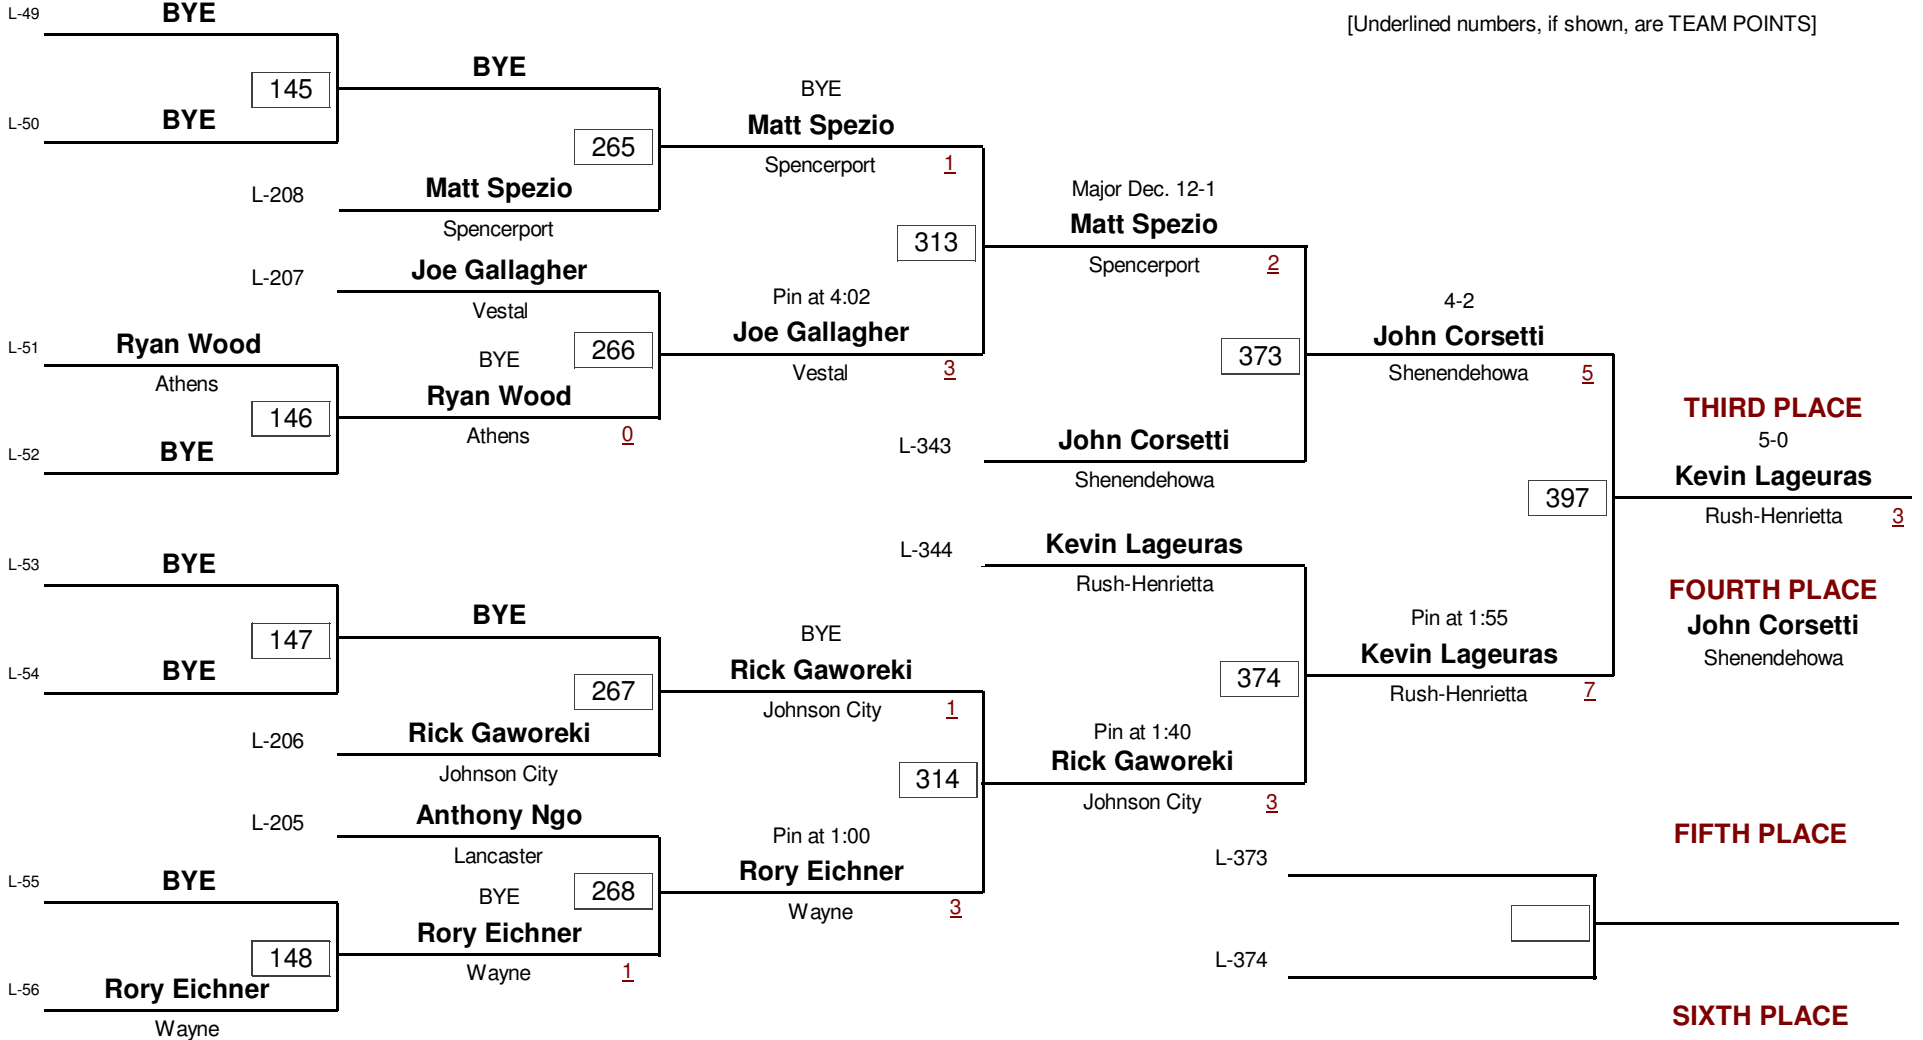

VARSITY

DIVISION

135.0

WEIGHT

2005 Teike/Bernabi Wrestling Tournament

Consolation Rounds

[Underlined numbers, if shown, are TEAM POINTS]