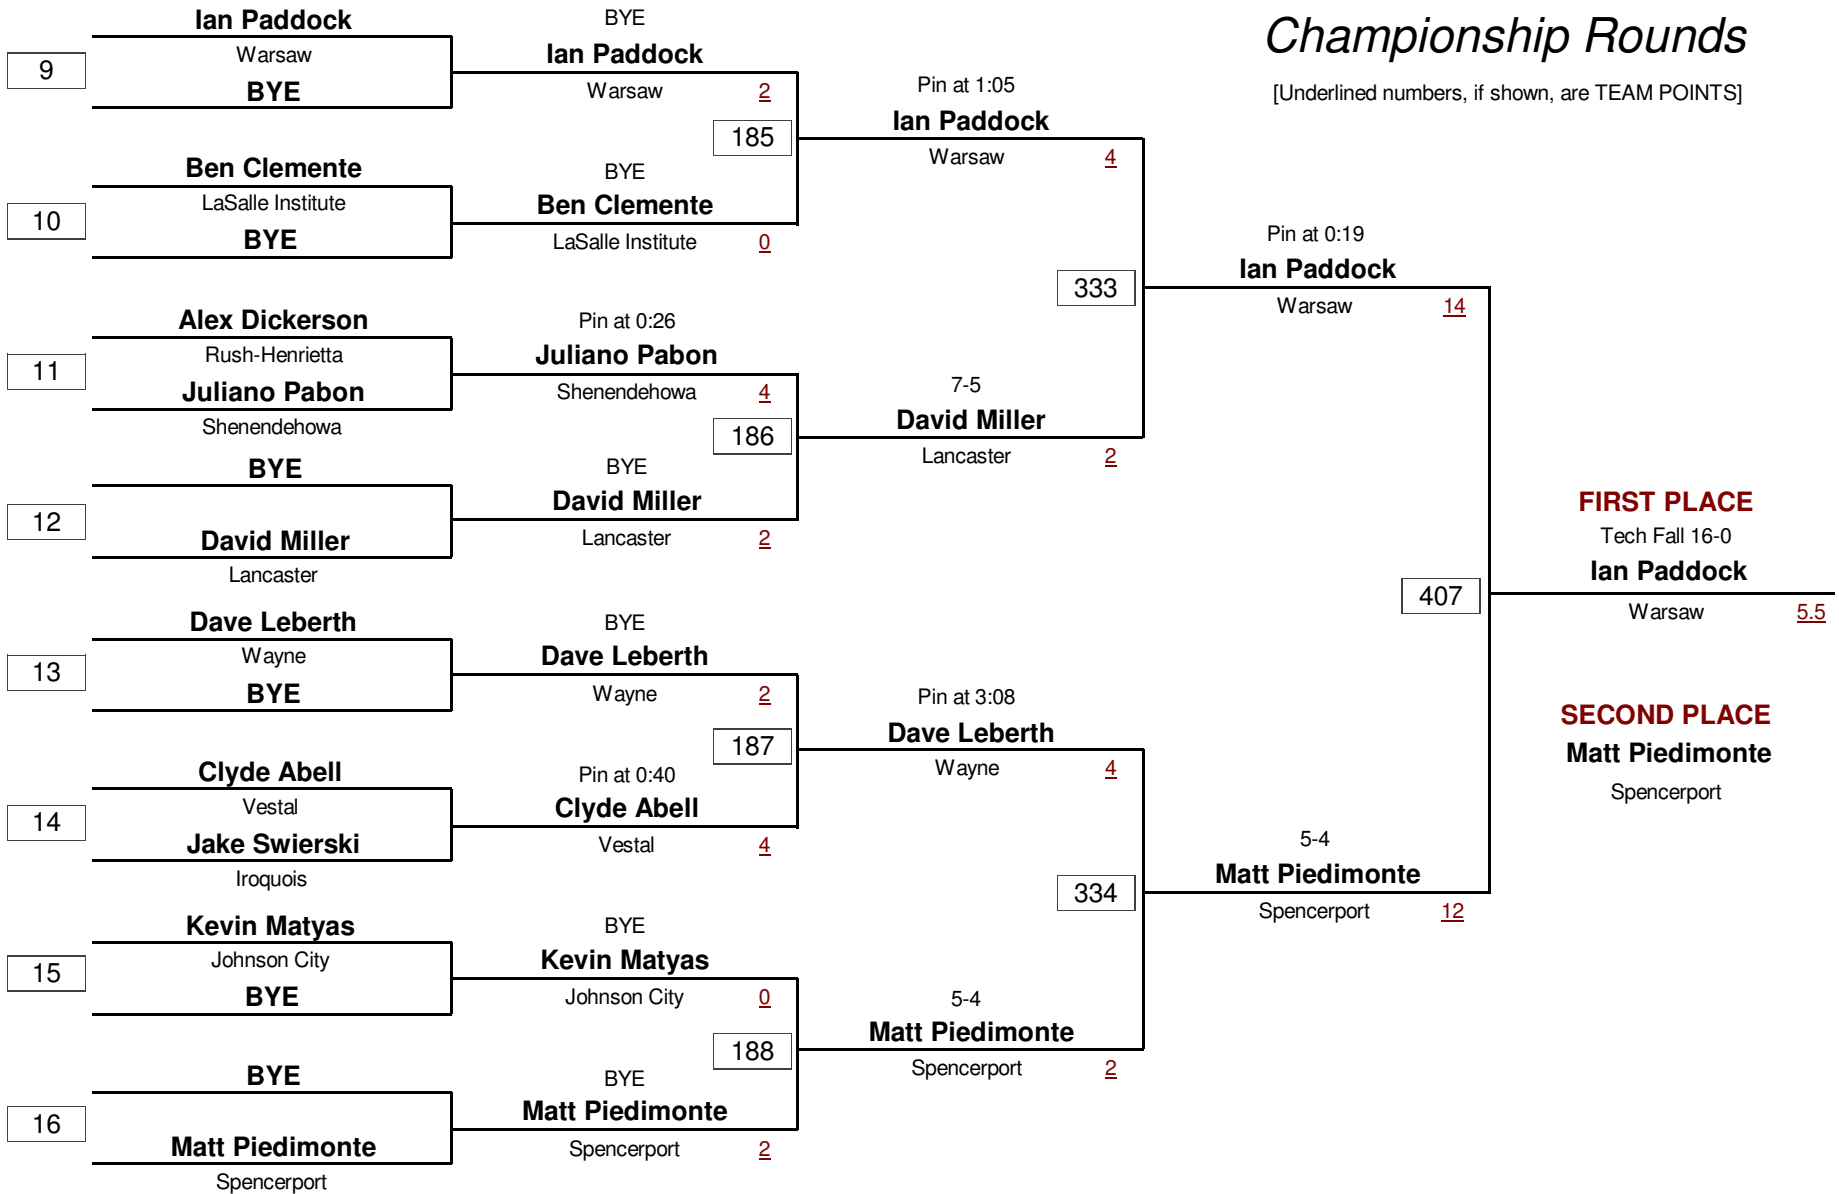

VARSITY

DIVISION

103.0

WEIGHT

2005 Teike/Bernabi Wrestling Tournament

Championship Rounds

[Underlined numbers, if shown, are TEAM POINTS]