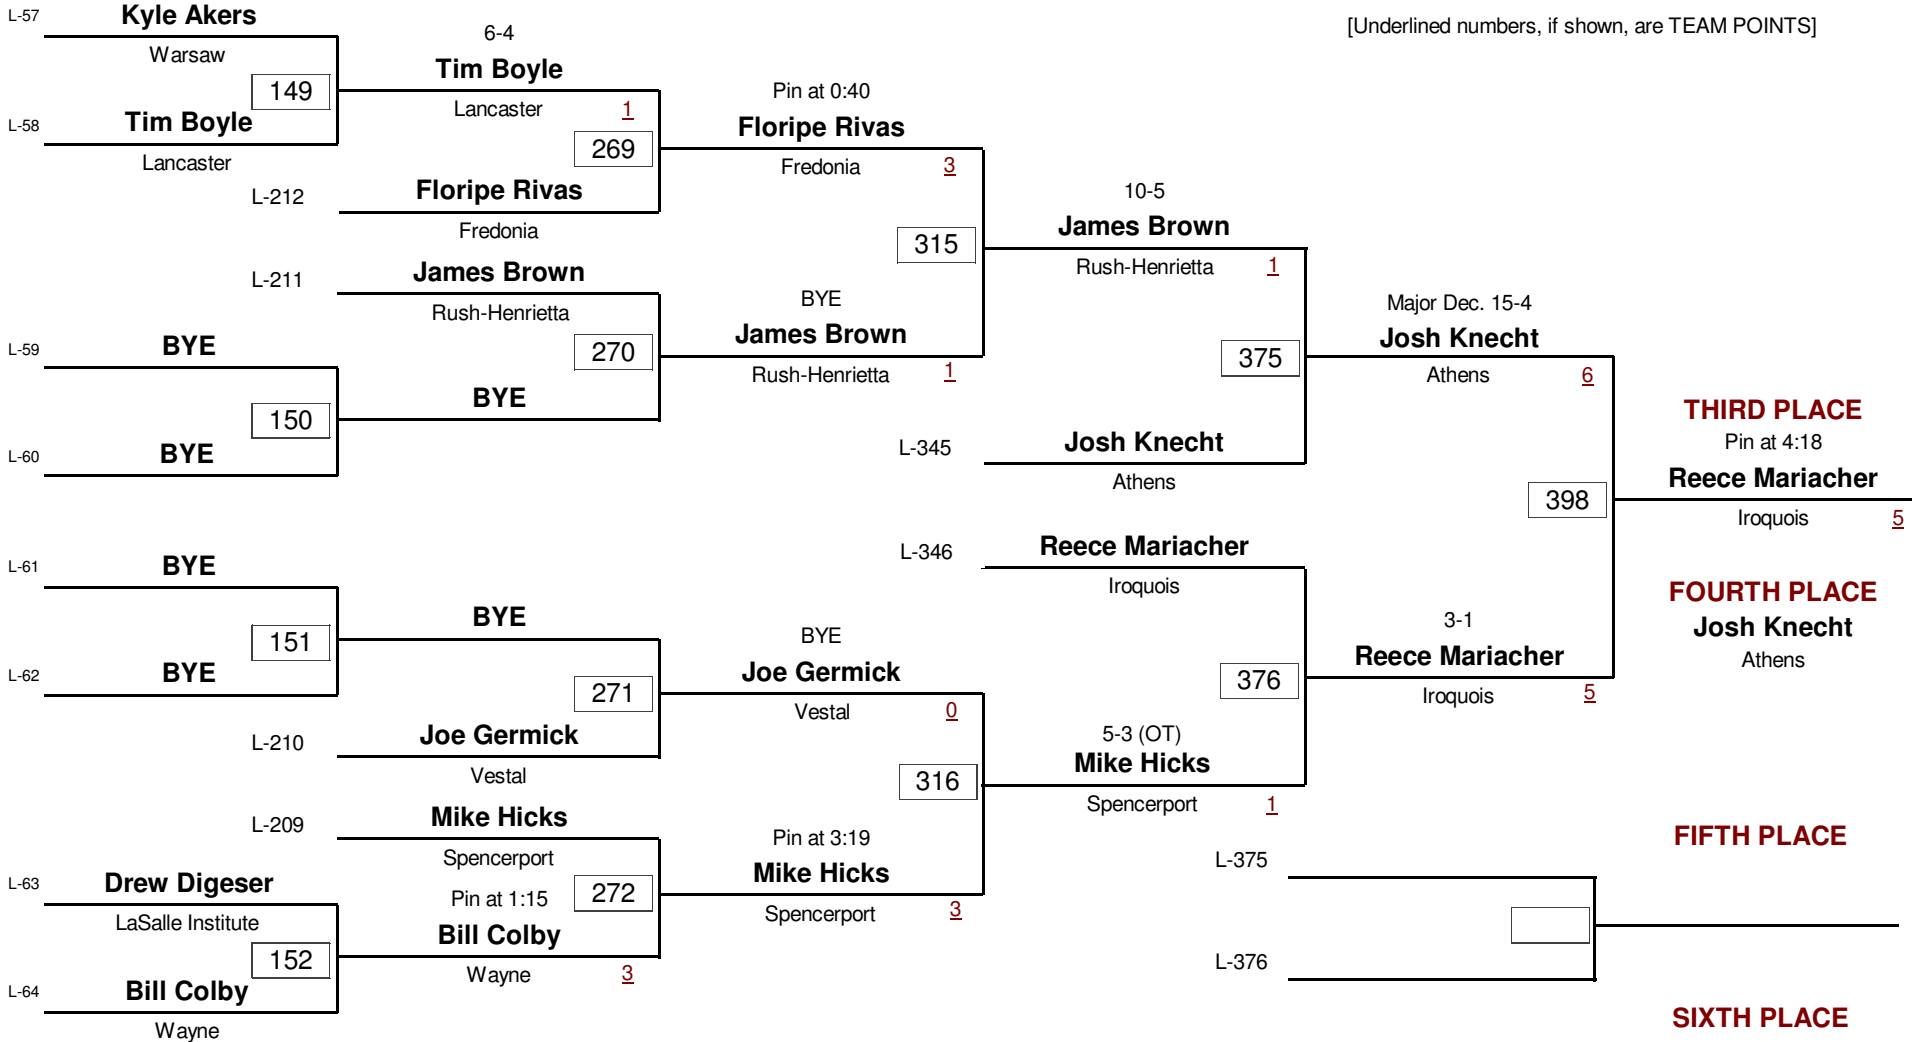

[Underlined numbers, if shown, are TEAM POINTS]

VARSITY

DIVISION

140.0

WEIGHT

2005 Teike/Bernabi Wrestling Tournament

Consolation Rounds

[Underlined numbers, if shown, are TEAM POINTS]