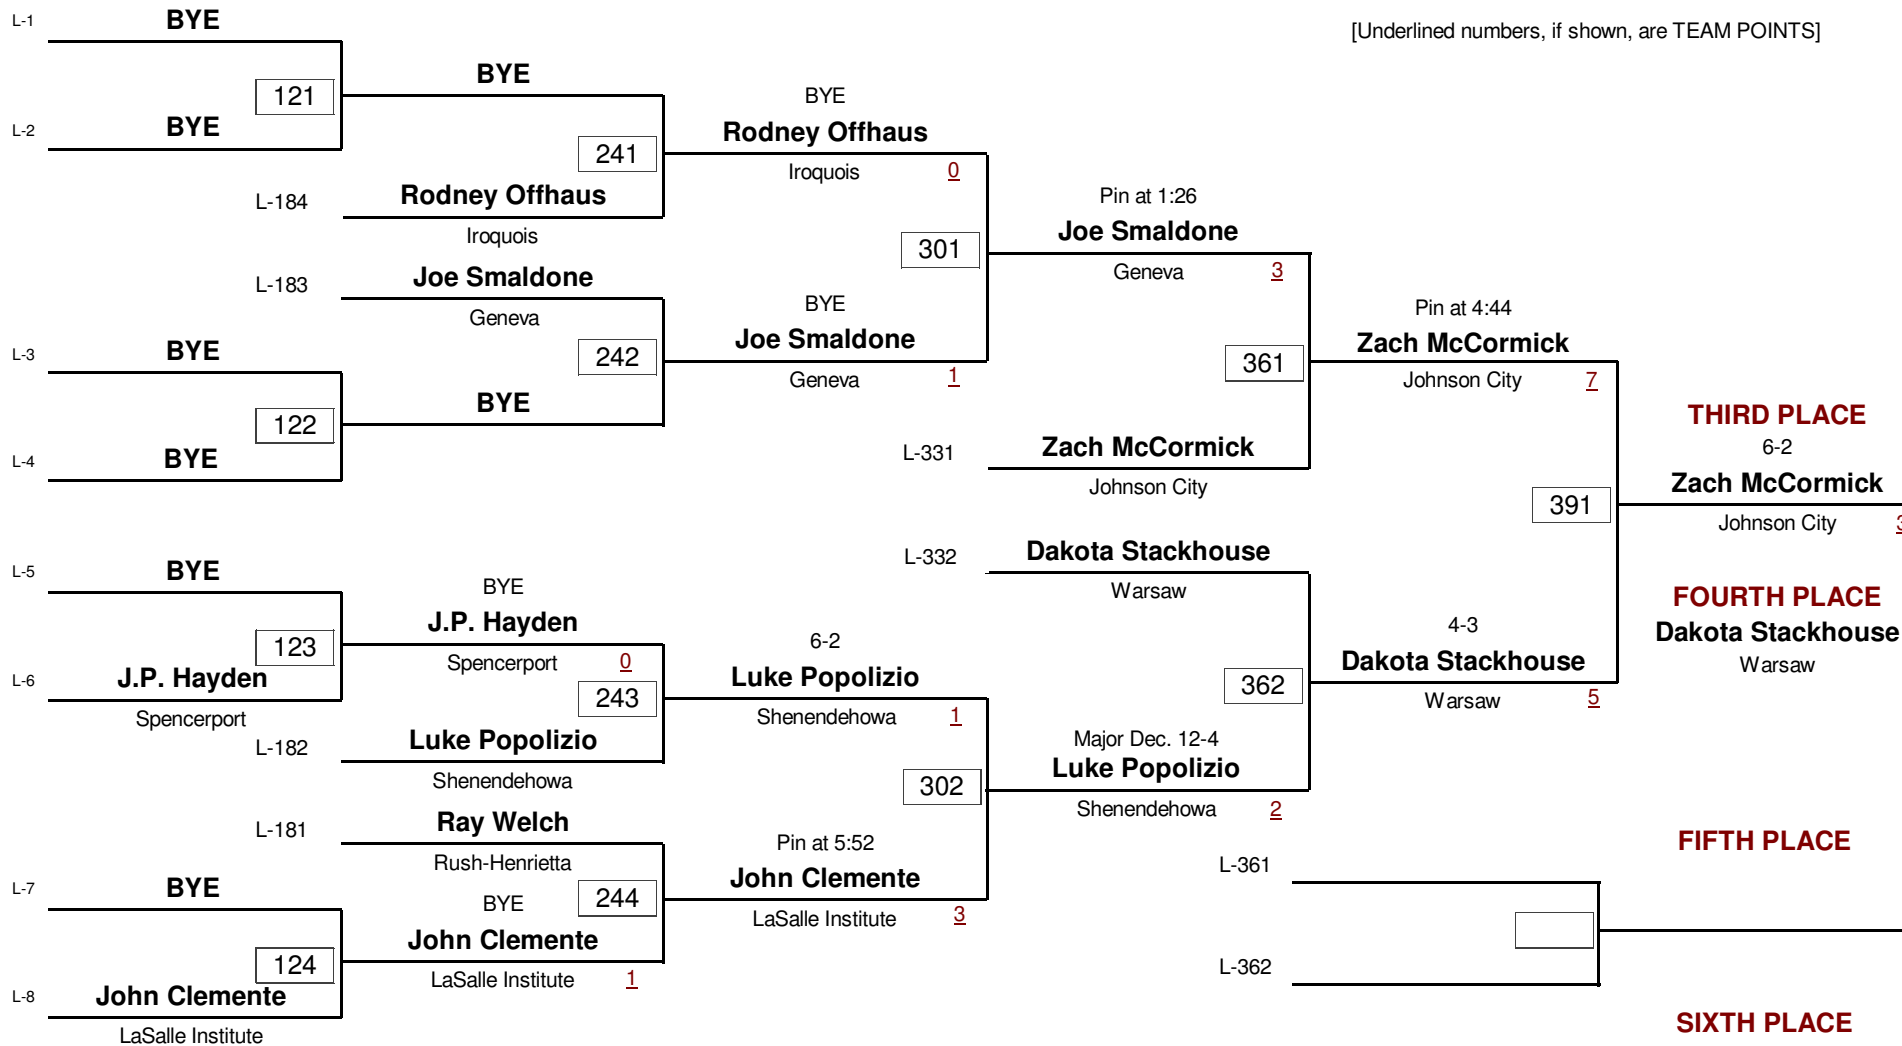

VARSITY

DIVISION

96.0

WEIGHT

2005 Teike/Bernabi Wrestling Tournament

Consolation Rounds

[Underlined numbers, if shown, are TEAM POINTS]