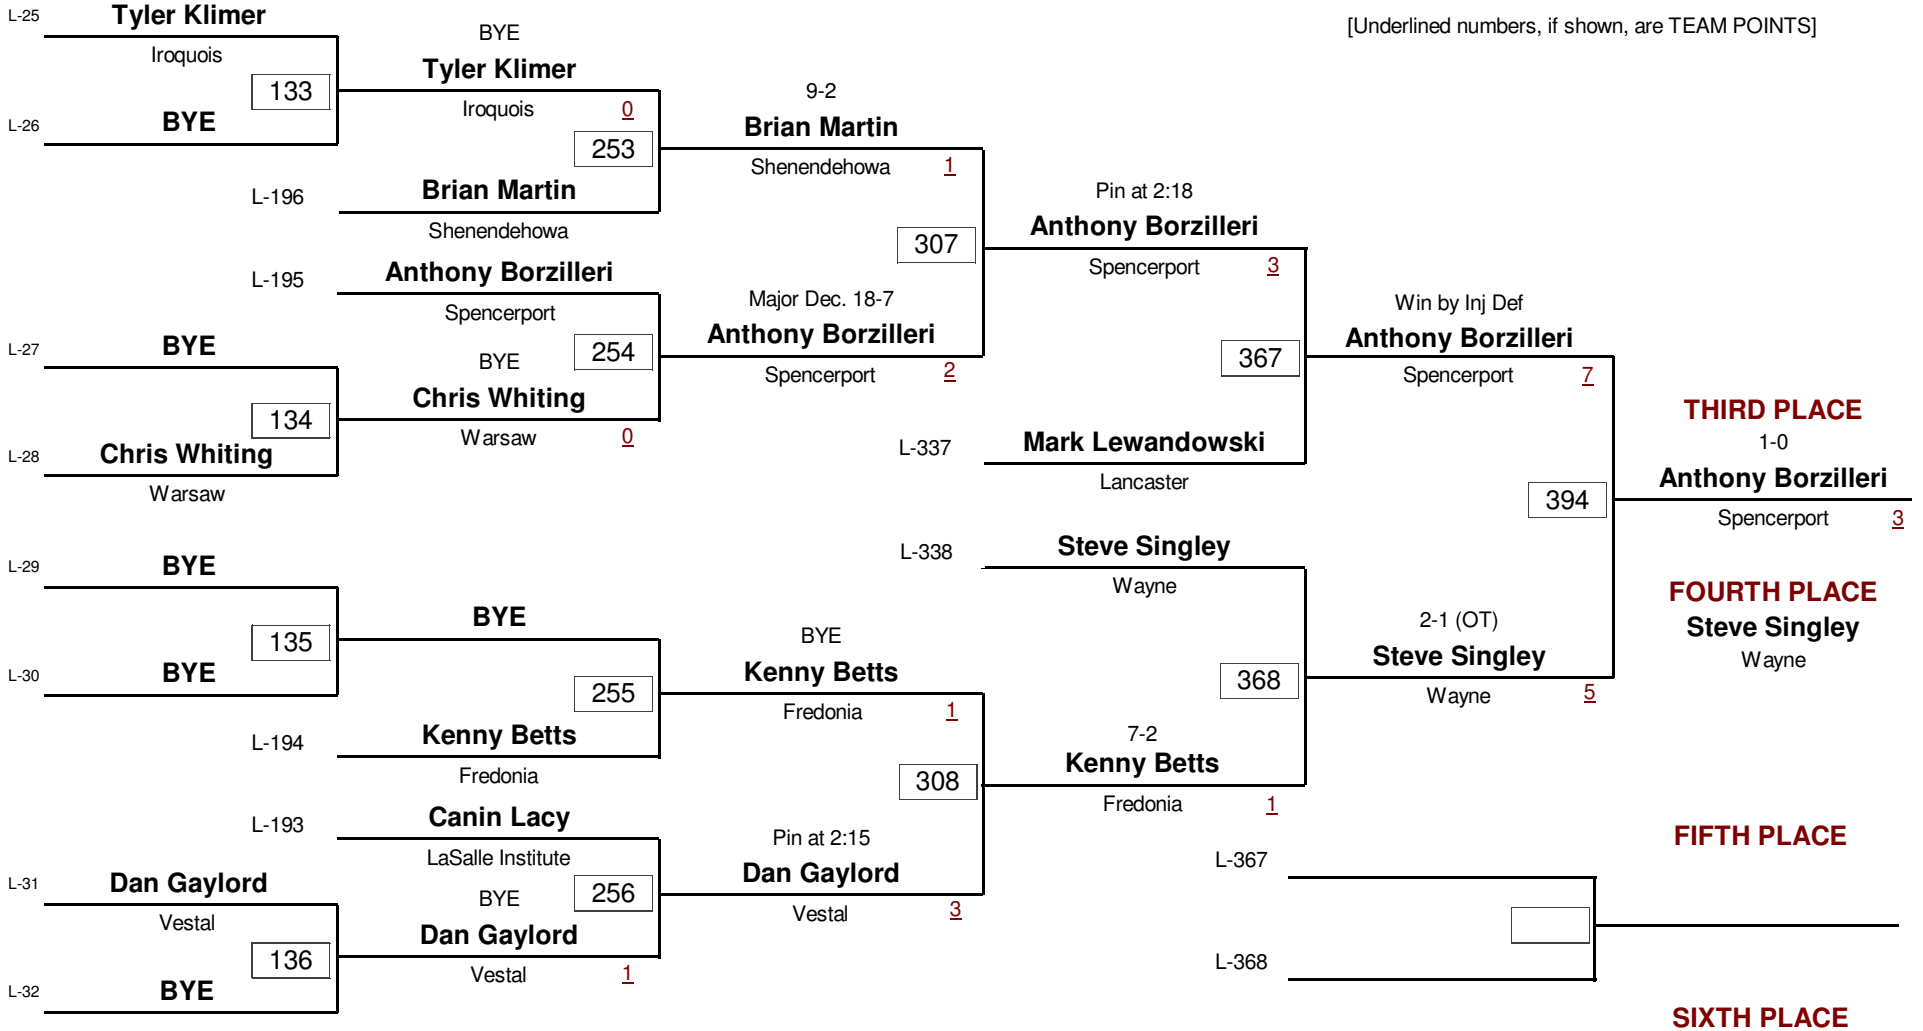

[Underlined numbers, if shown, are TEAM POINTS]

VARSITY

DIVISION

119.0

WEIGHT

2005 Teike/Bernabi Wrestling Tournament

Consolation Rounds

[Underlined numbers, if shown, are TEAM POINTS]