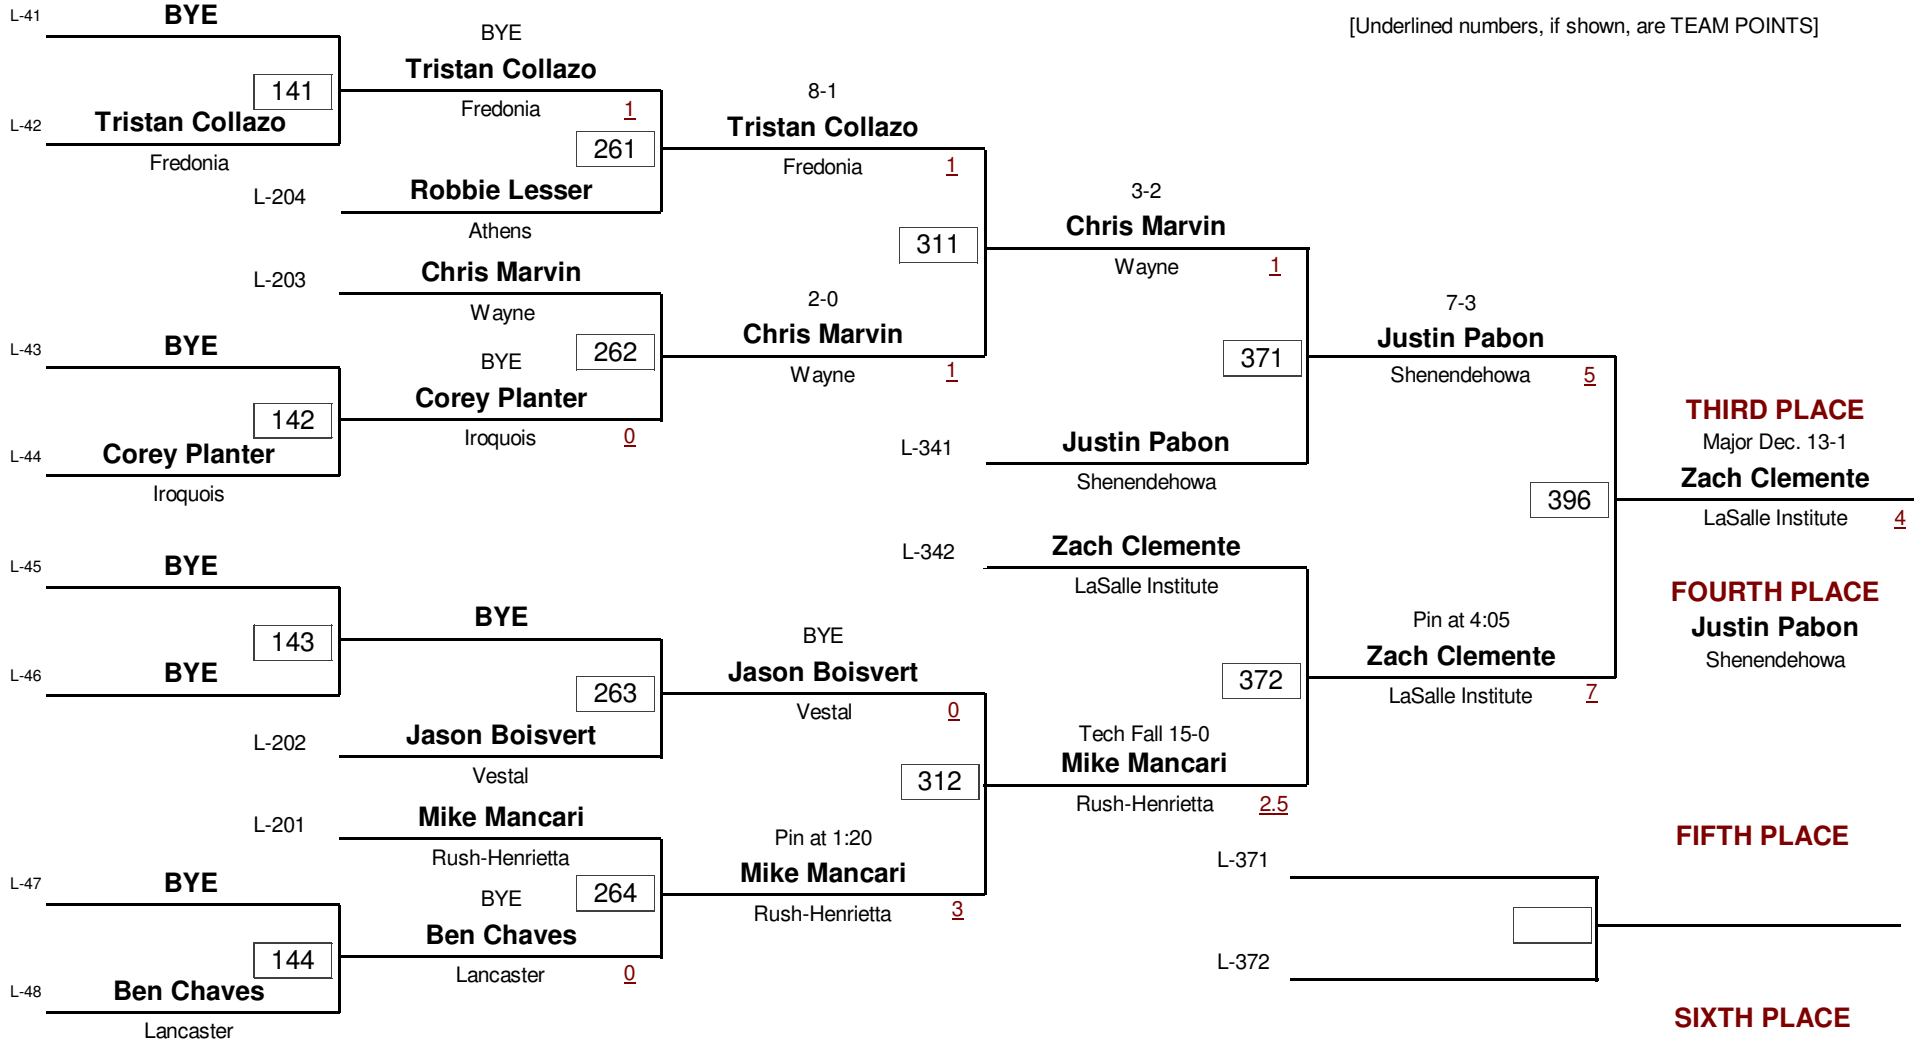

VARSITY

DIVISION

130.0

WEIGHT

2005 Teike/Bernabi Wrestling Tournament

Consolation Rounds

[Underlined numbers, if shown, are TEAM POINTS]