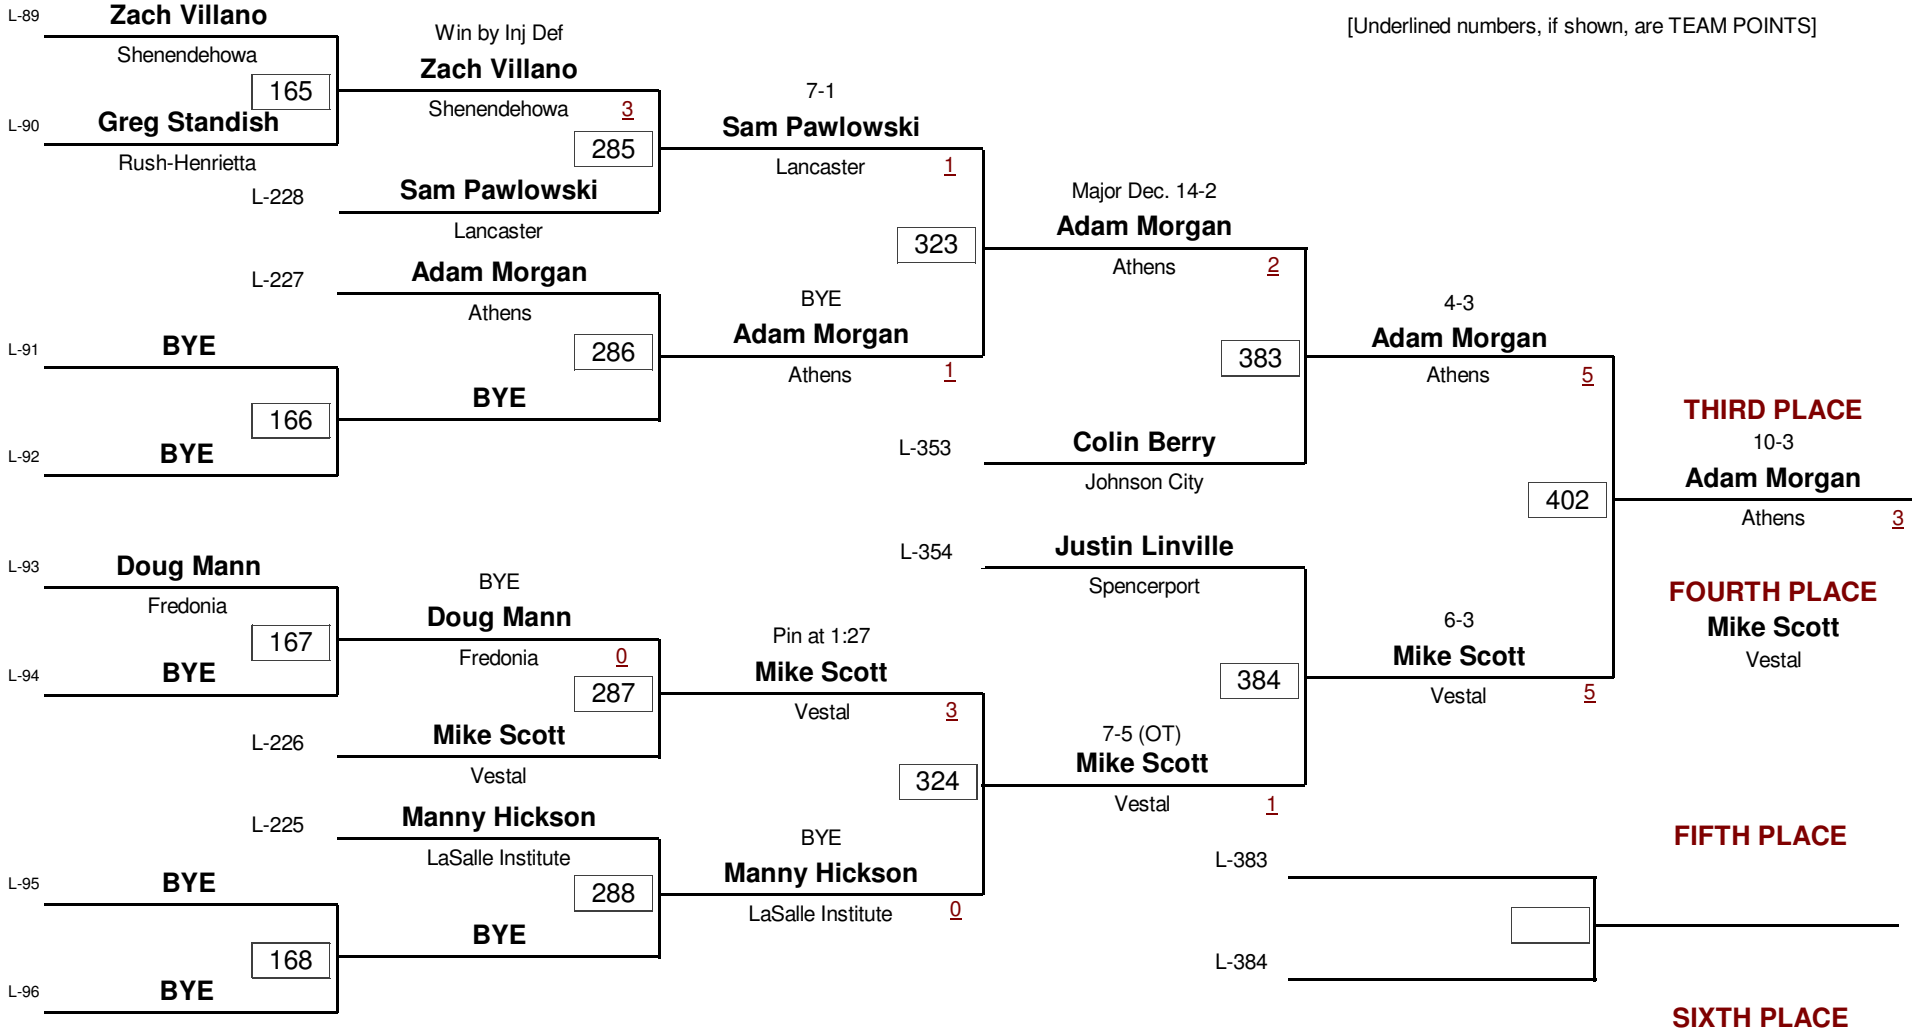

[Underlined numbers, if shown, are TEAM POINTS]

VARSITY

DIVISION

171.0

WEIGHT

2005 Teike/Bernabi Wrestling Tournament

Consolation Rounds

[Underlined numbers, if shown, are TEAM POINTS]