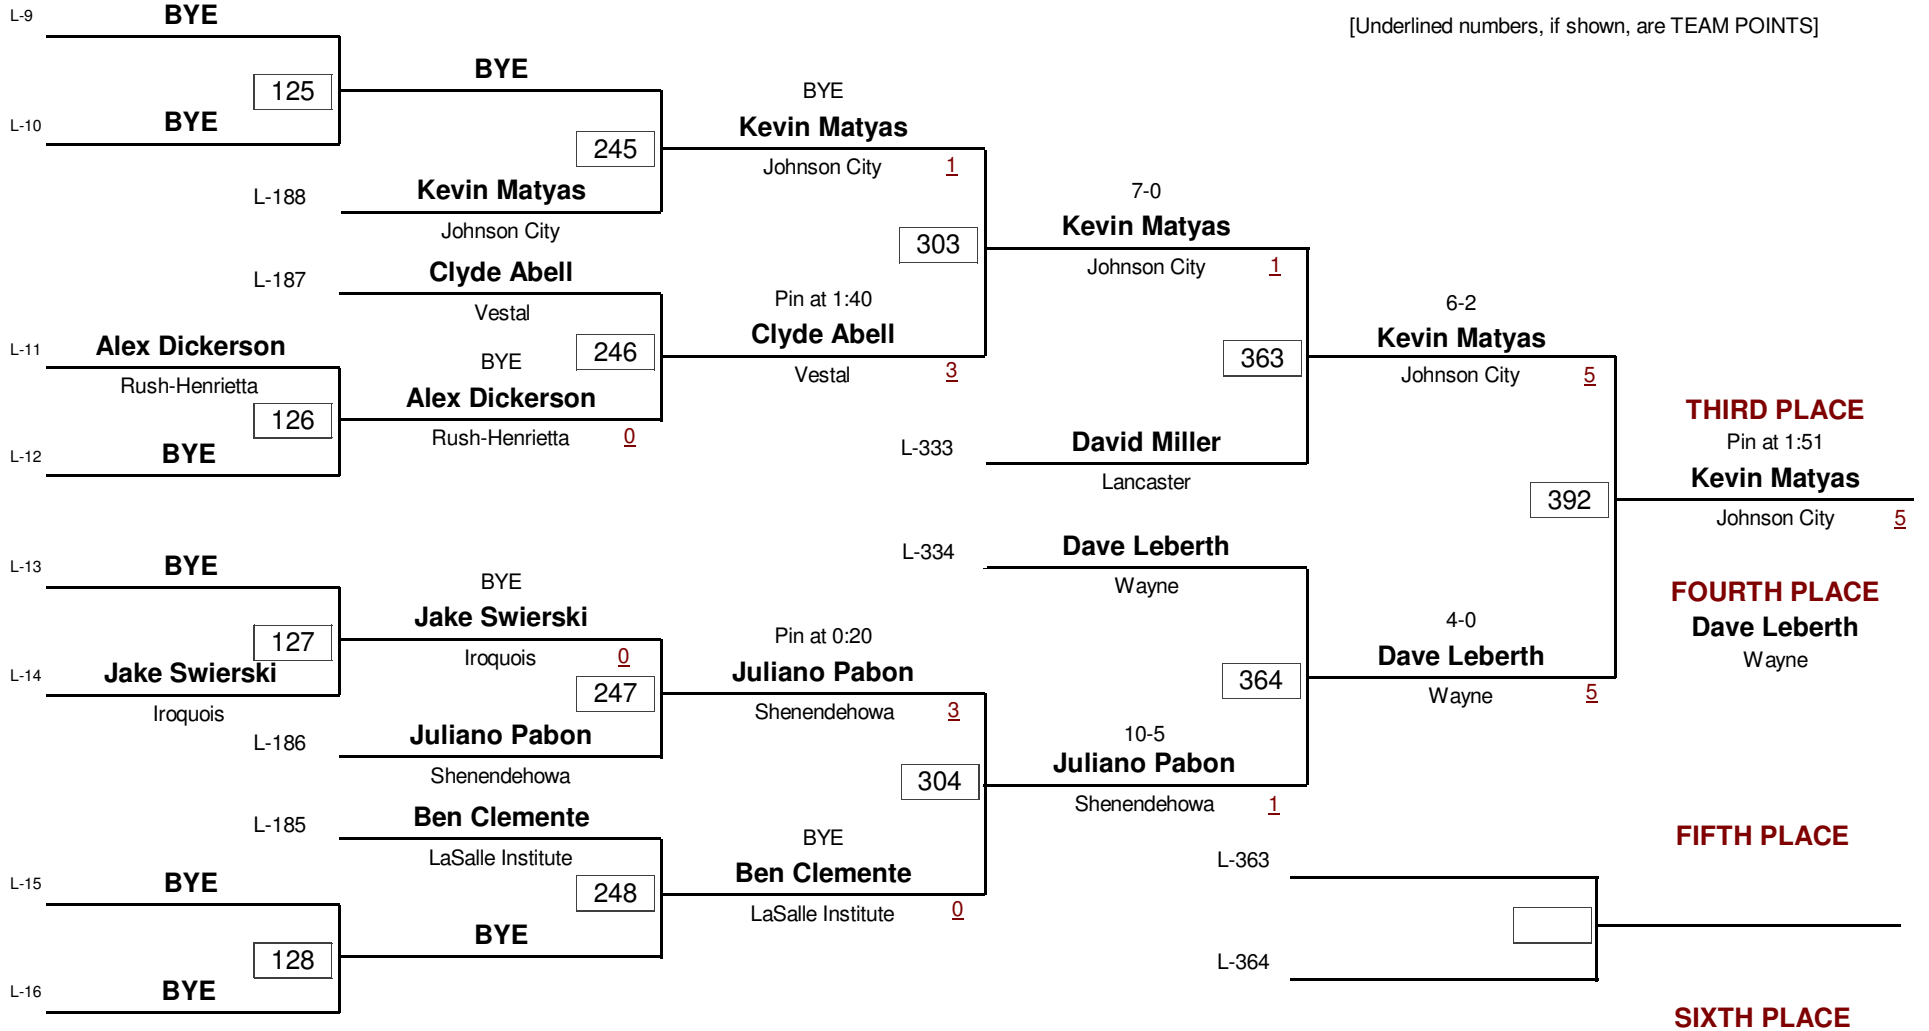

VARSITY

DIVISION

103.0

WEIGHT

2005 Teike/Bernabi Wrestling Tournament

Consolation Rounds

[Underlined numbers, if shown, are TEAM POINTS]