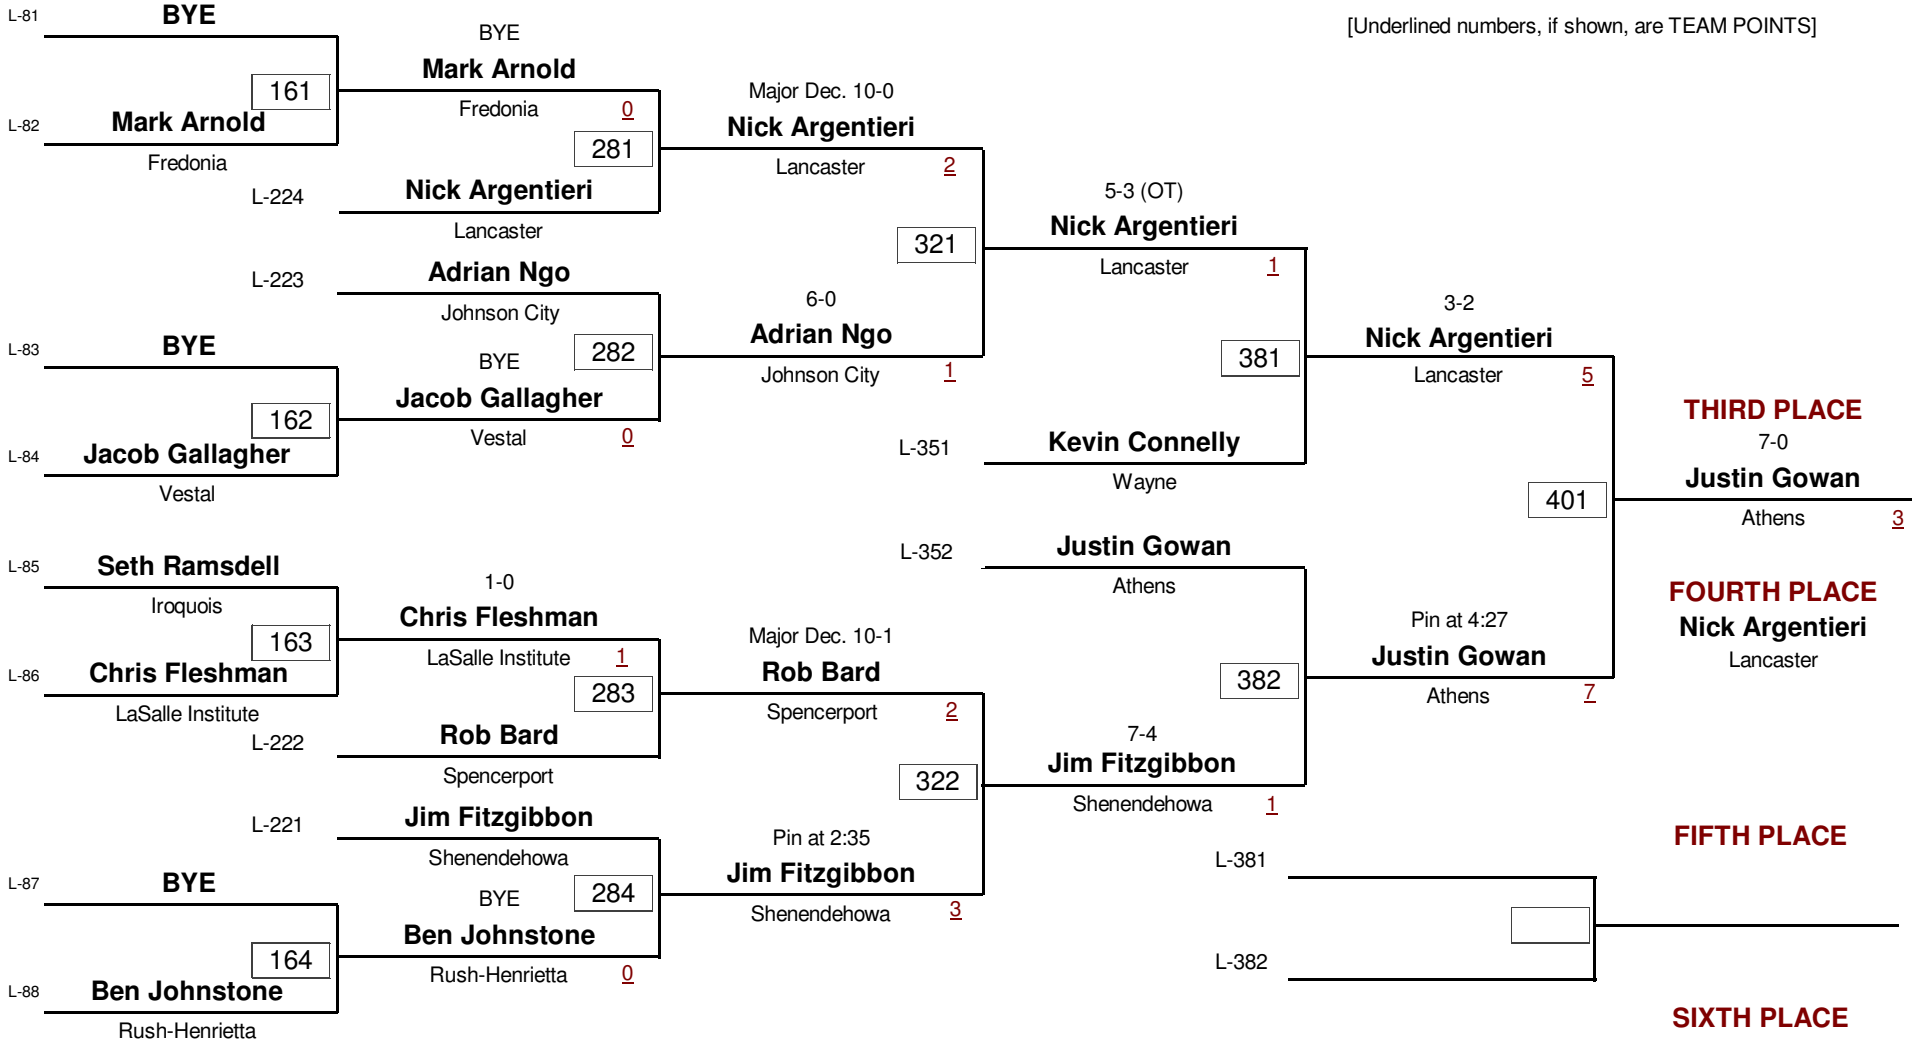

VARSITY

DIVISION

160.0

WEIGHT

2005 Teike/Bernabi Wrestling Tournament

Consolation Rounds

[Underlined numbers, if shown, are TEAM POINTS]