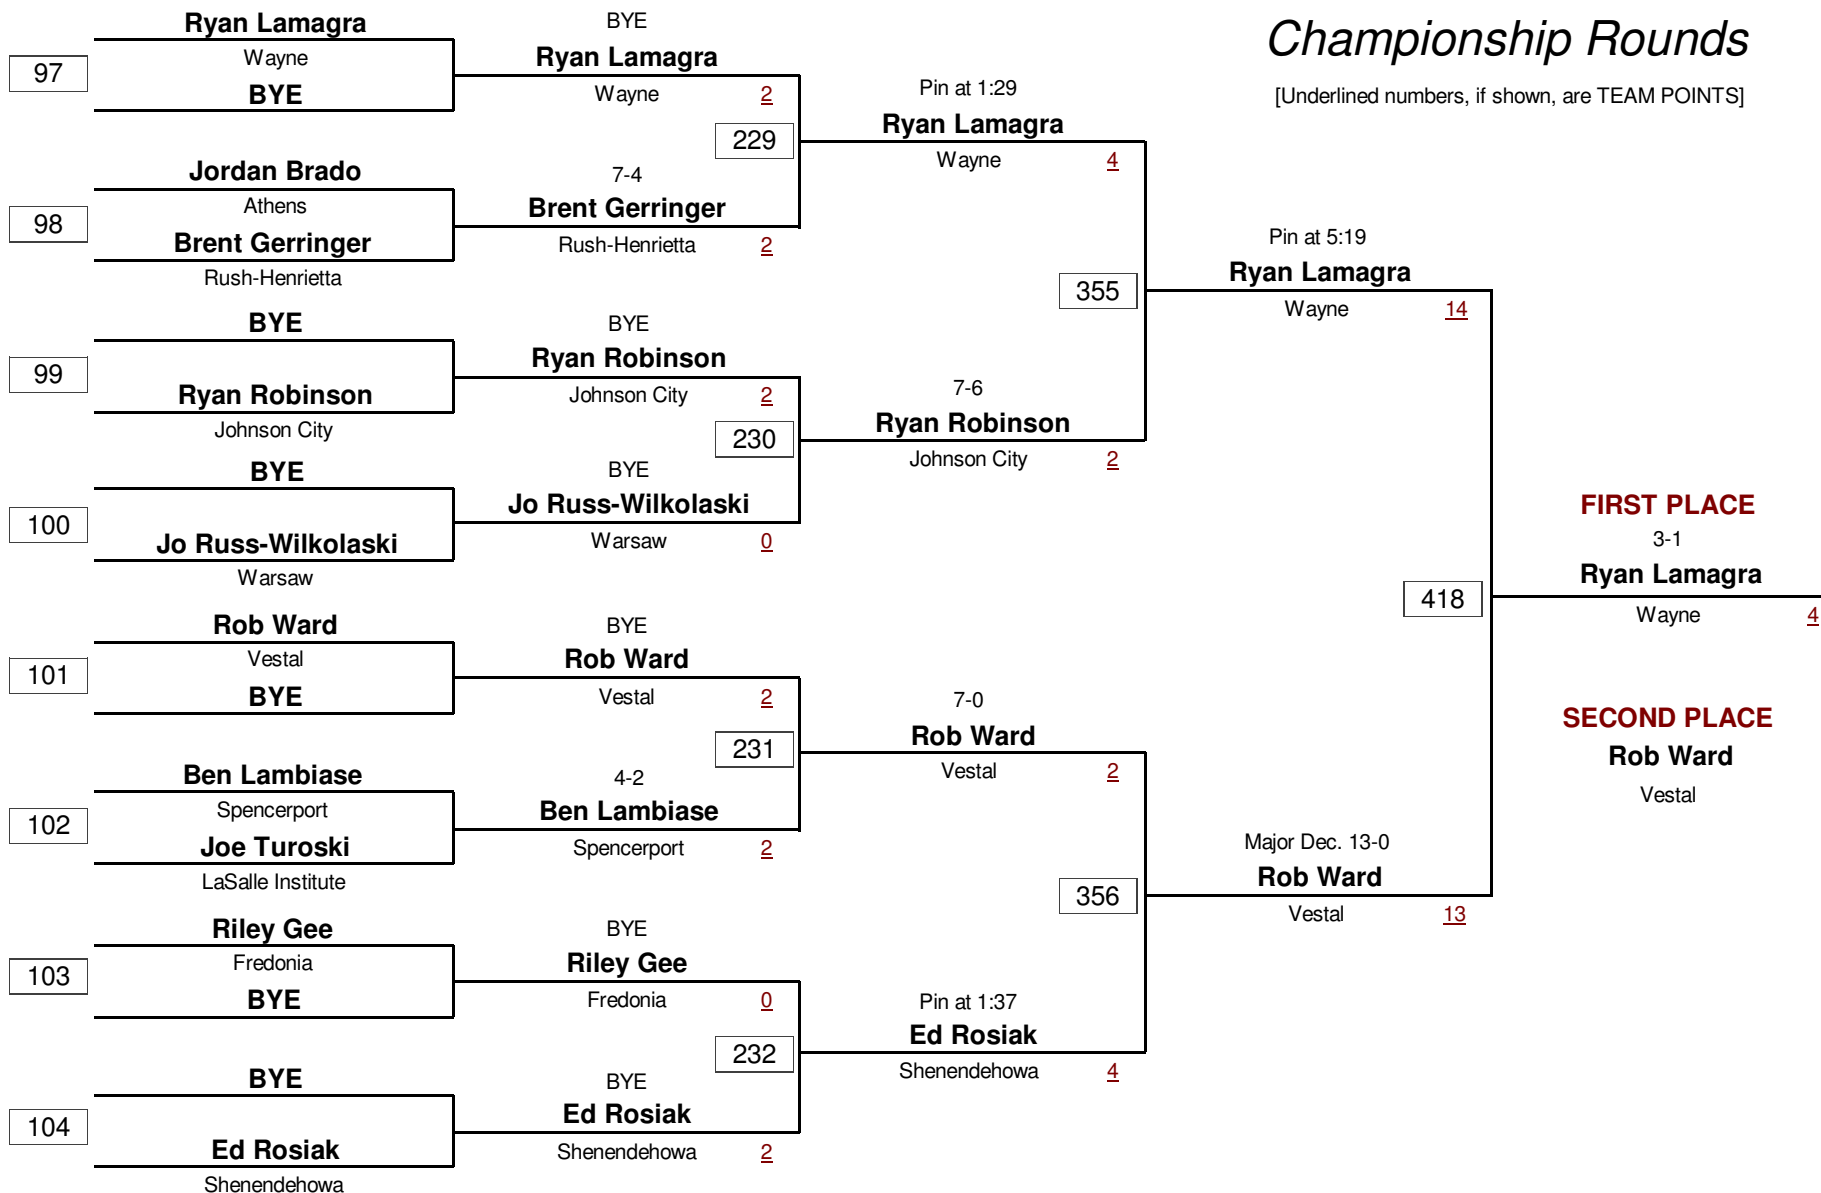

VARSITY

DIVISION

189.0

WEIGHT

2005 Teike/Bernabi Wrestling Tournament

Championship Rounds

[Underlined numbers, if shown, are TEAM POINTS]

VARSITY