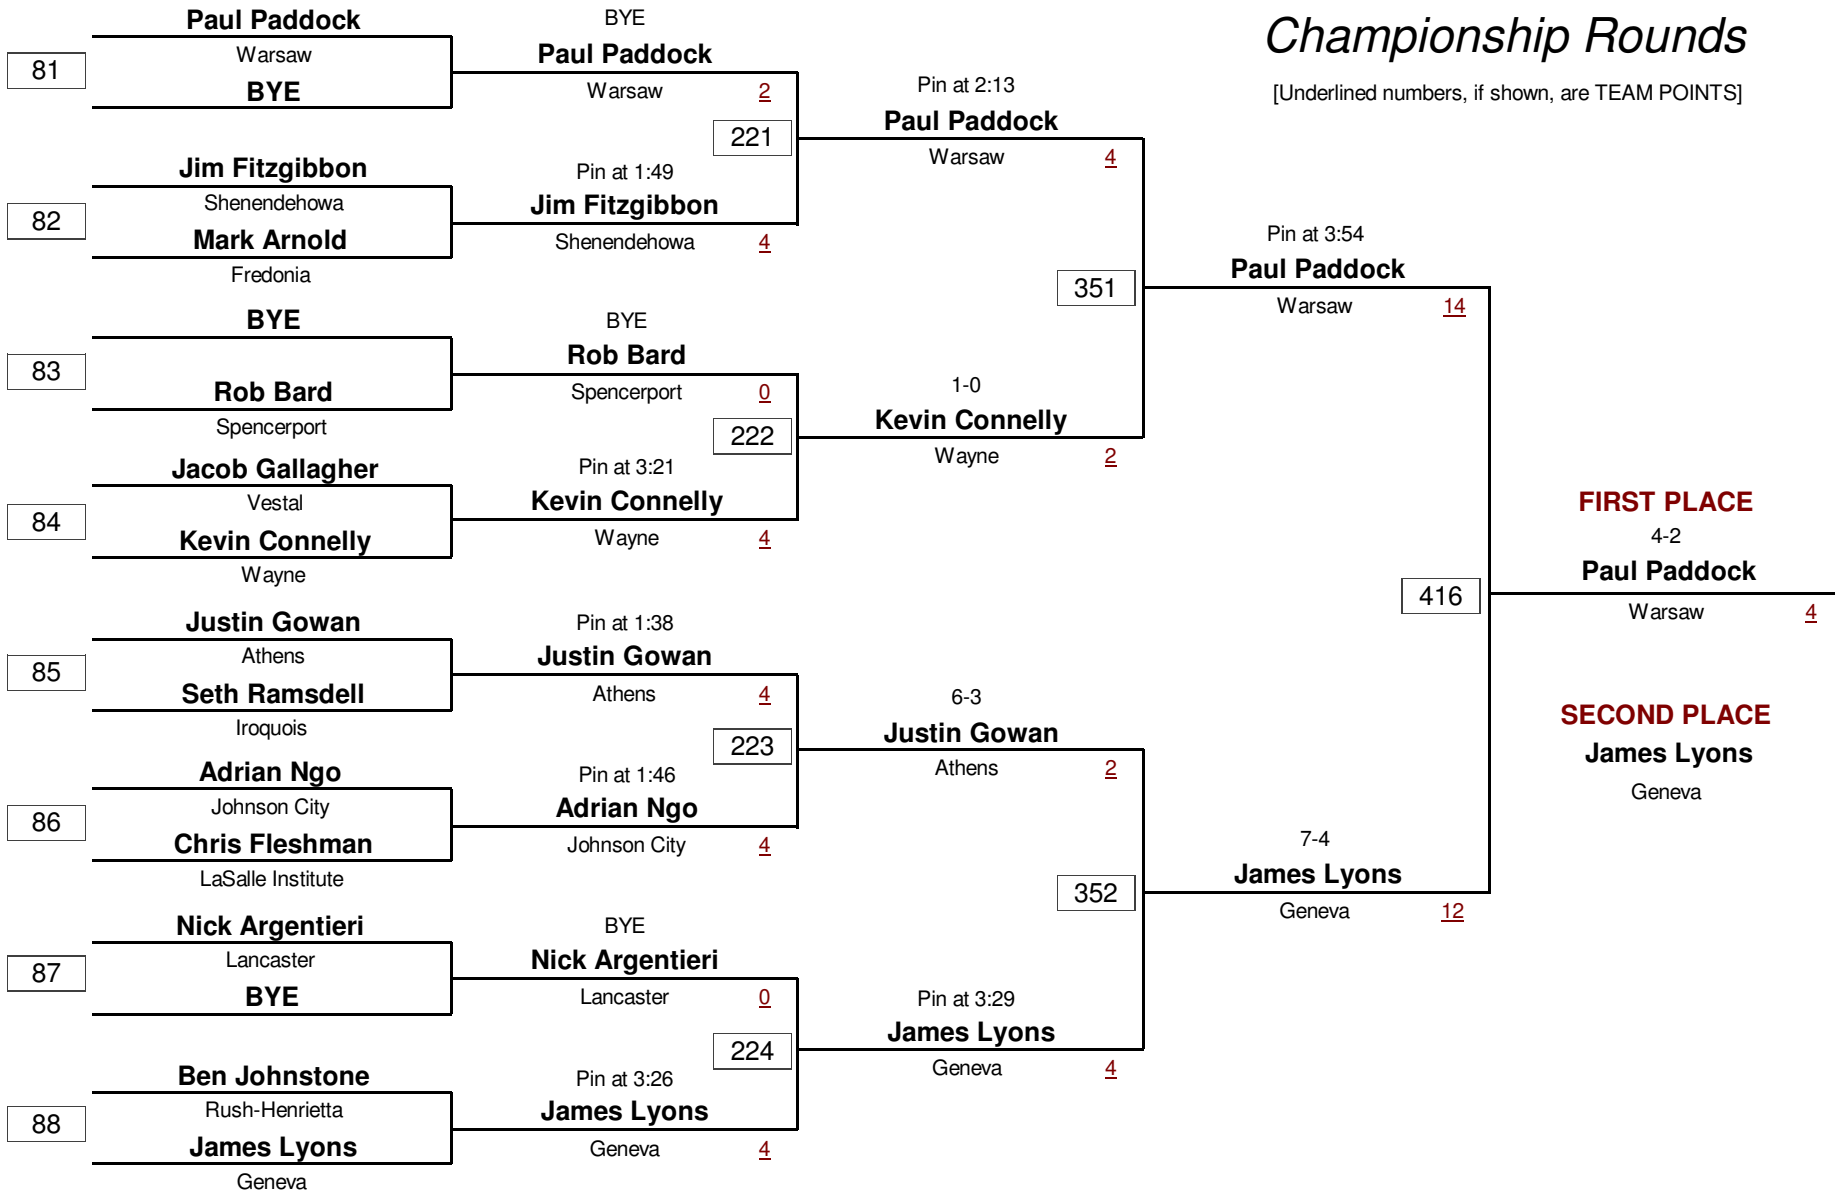

VARSITY

DIVISION

160.0

WEIGHT

2005 Teike/Bernabi Wrestling Tournament

Championship Rounds

[Underlined numbers, if shown, are TEAM POINTS]