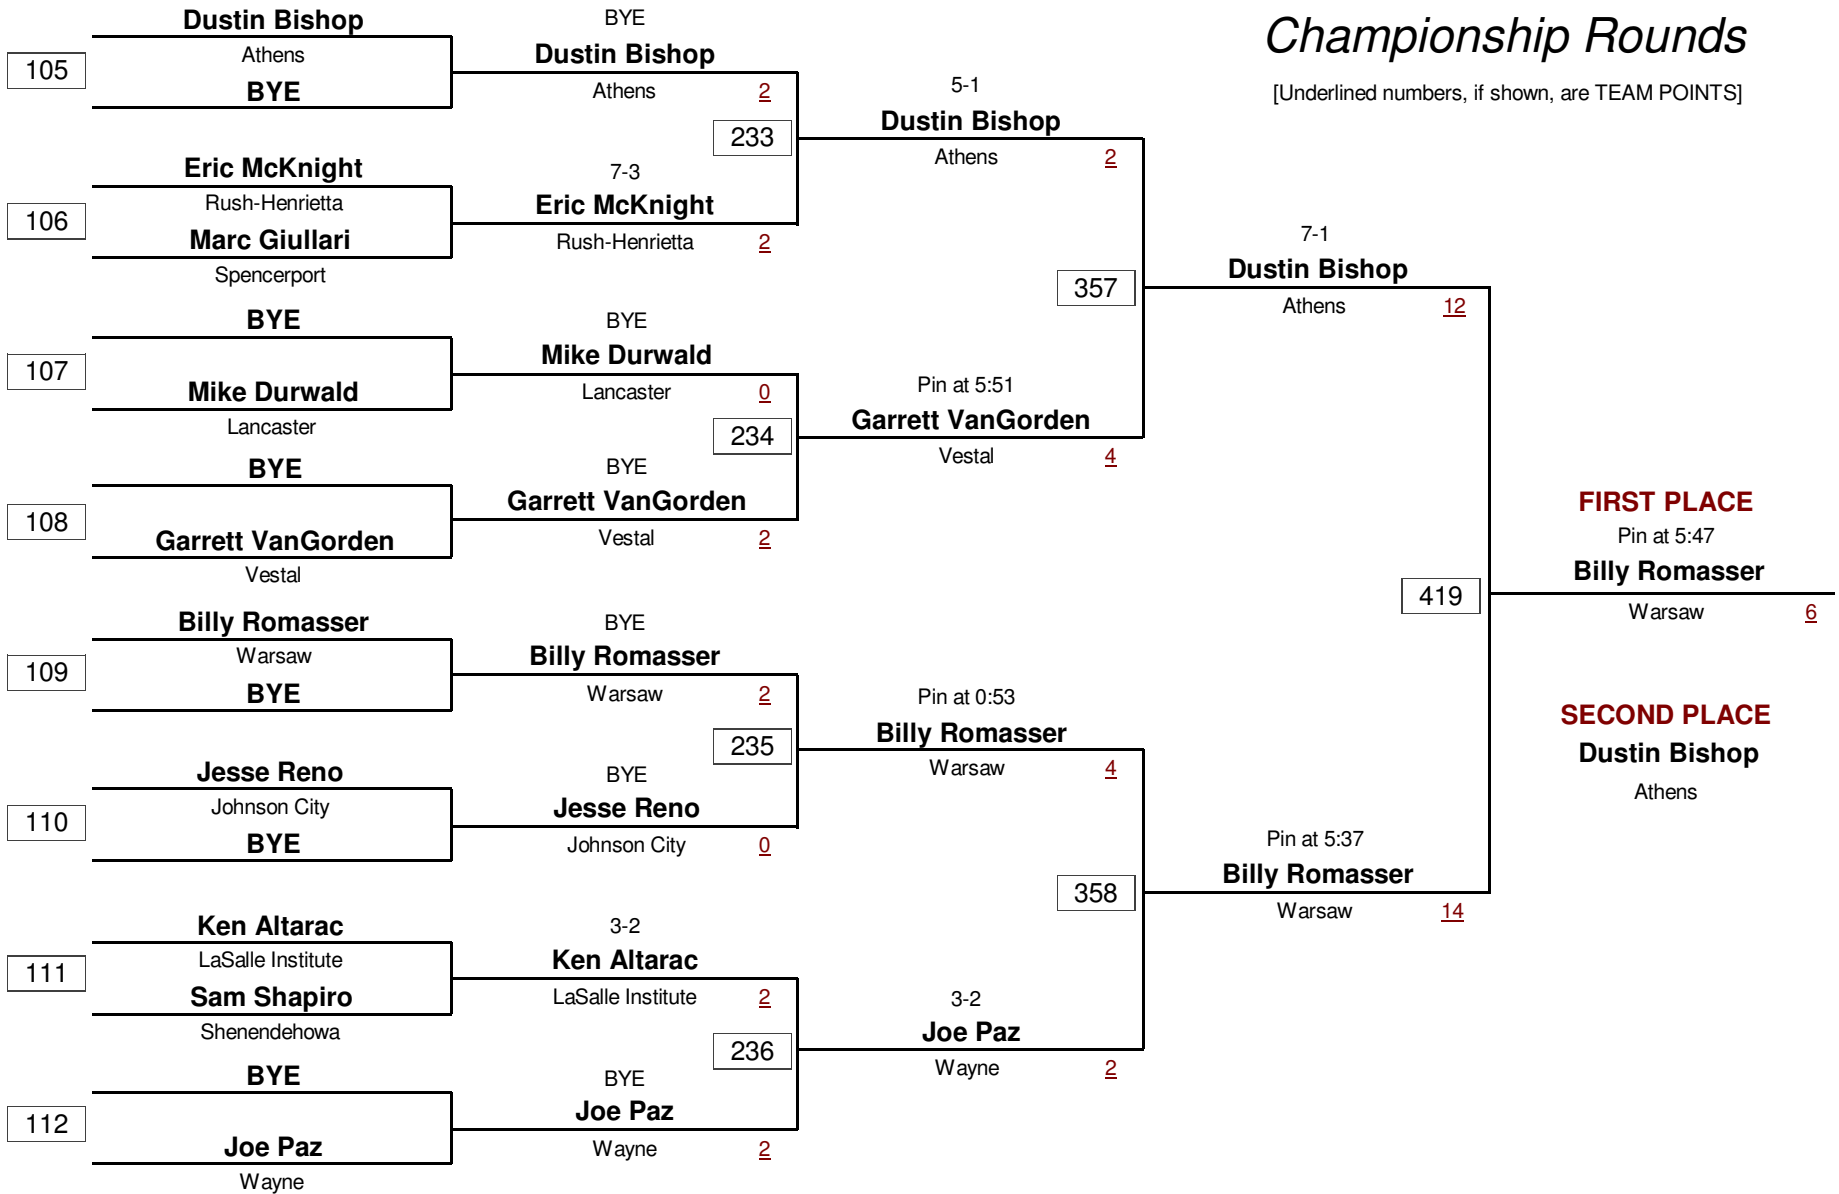

VARSITY

DIVISION

215.0

WEIGHT

2005 Teike/Bernabi Wrestling Tournament

Championship Rounds

[Underlined numbers, if shown, are TEAM POINTS]