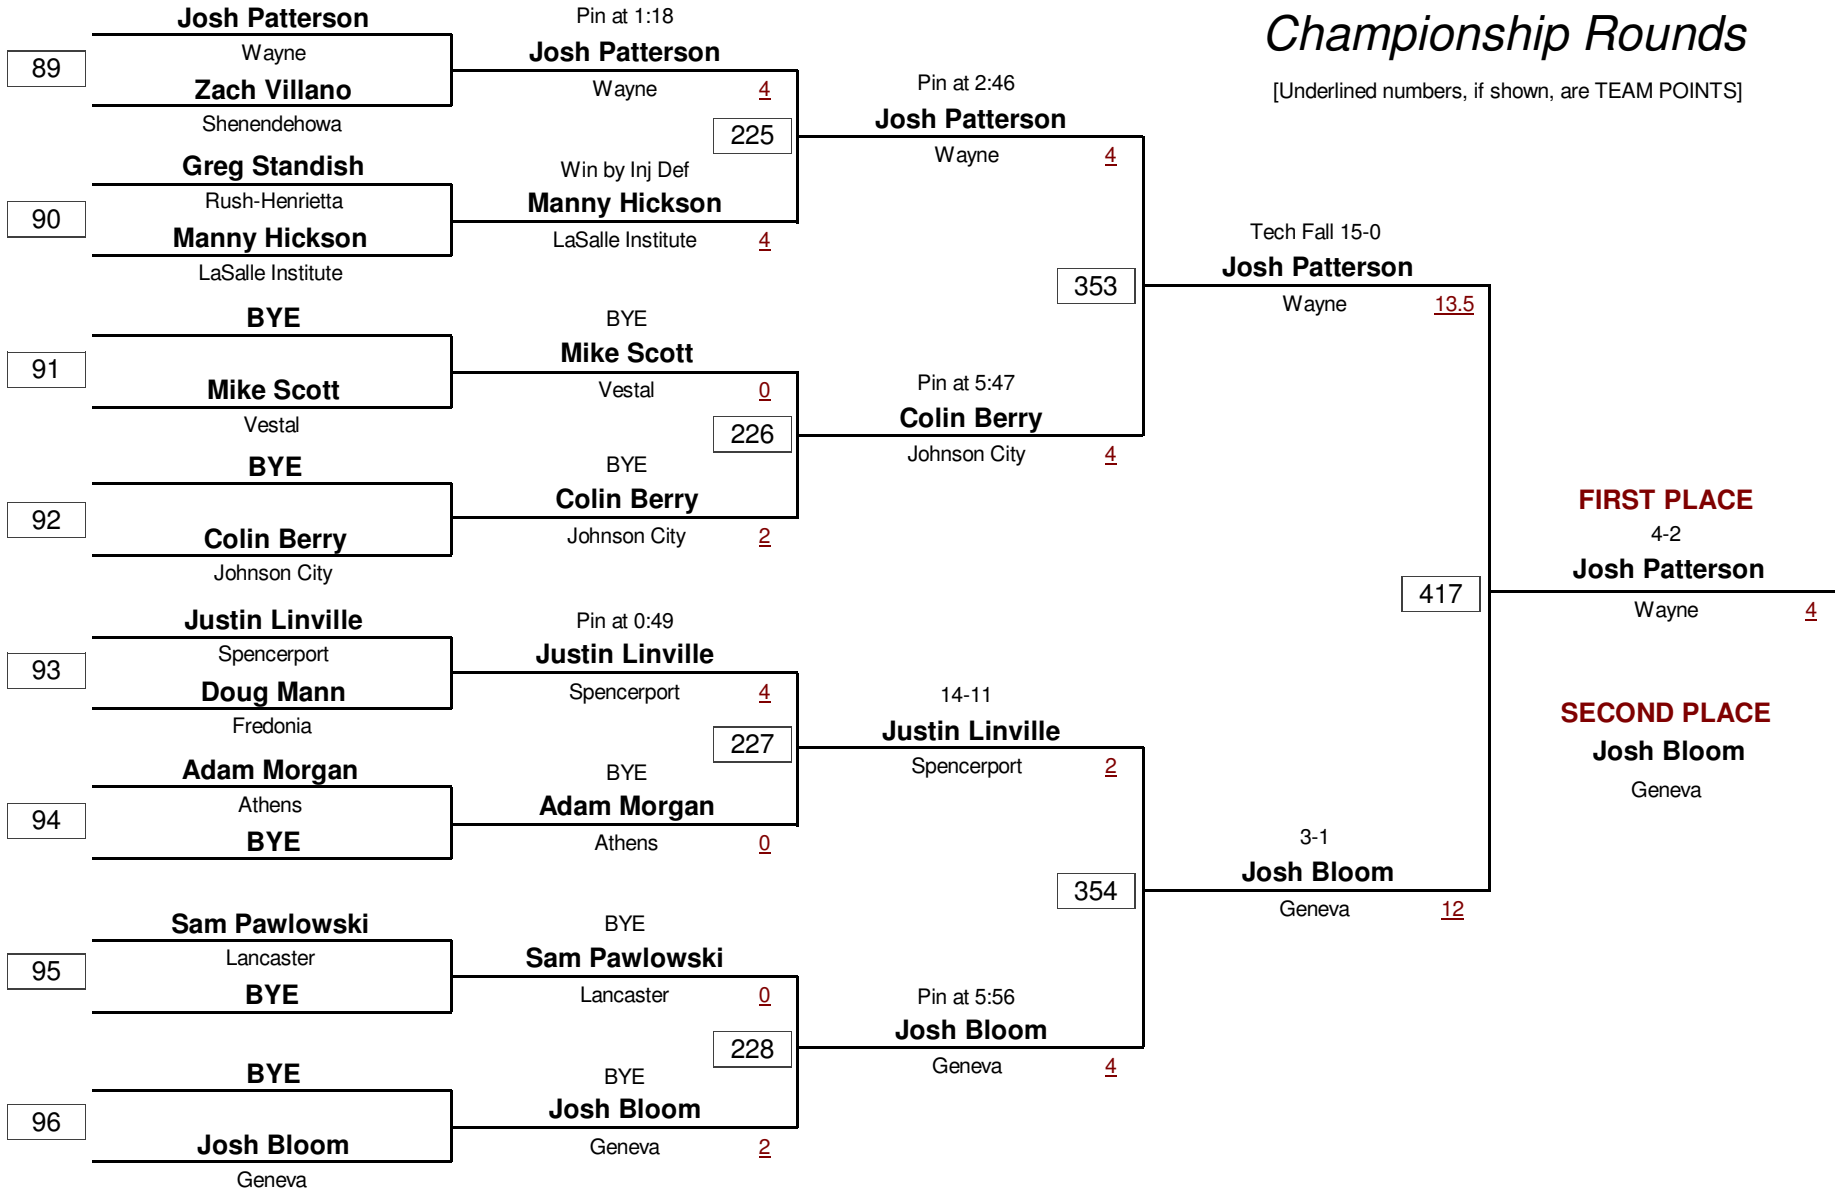

VARSITY

DIVISION

171.0

WEIGHT

2005 Teike/Bernabi Wrestling Tournament

Championship Rounds

[Underlined numbers, if shown, are TEAM POINTS]