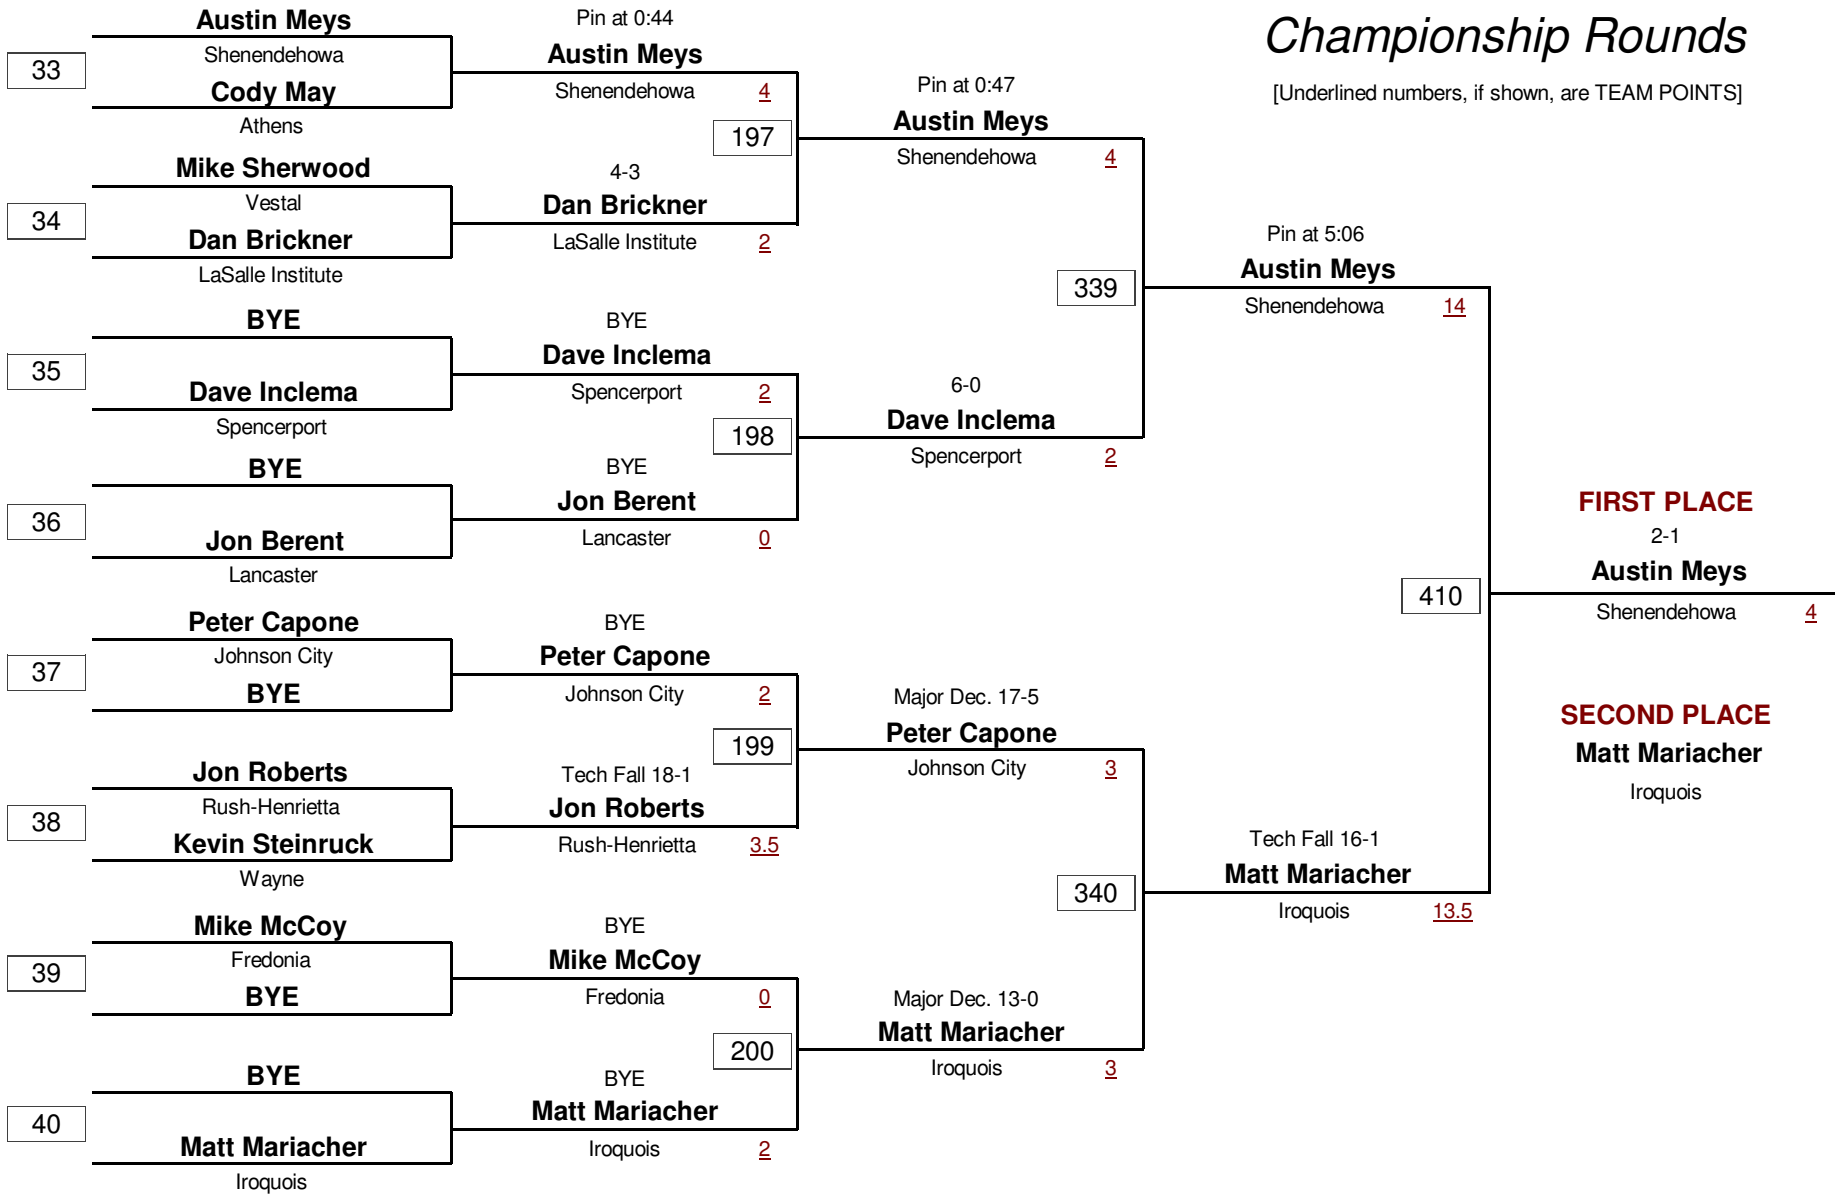

VARSITY

DIVISION

125.0

WEIGHT

2005 Teike/Bernabi Wrestling Tournament

Championship Rounds

[Underlined numbers, if shown, are TEAM POINTS]

VARSITY