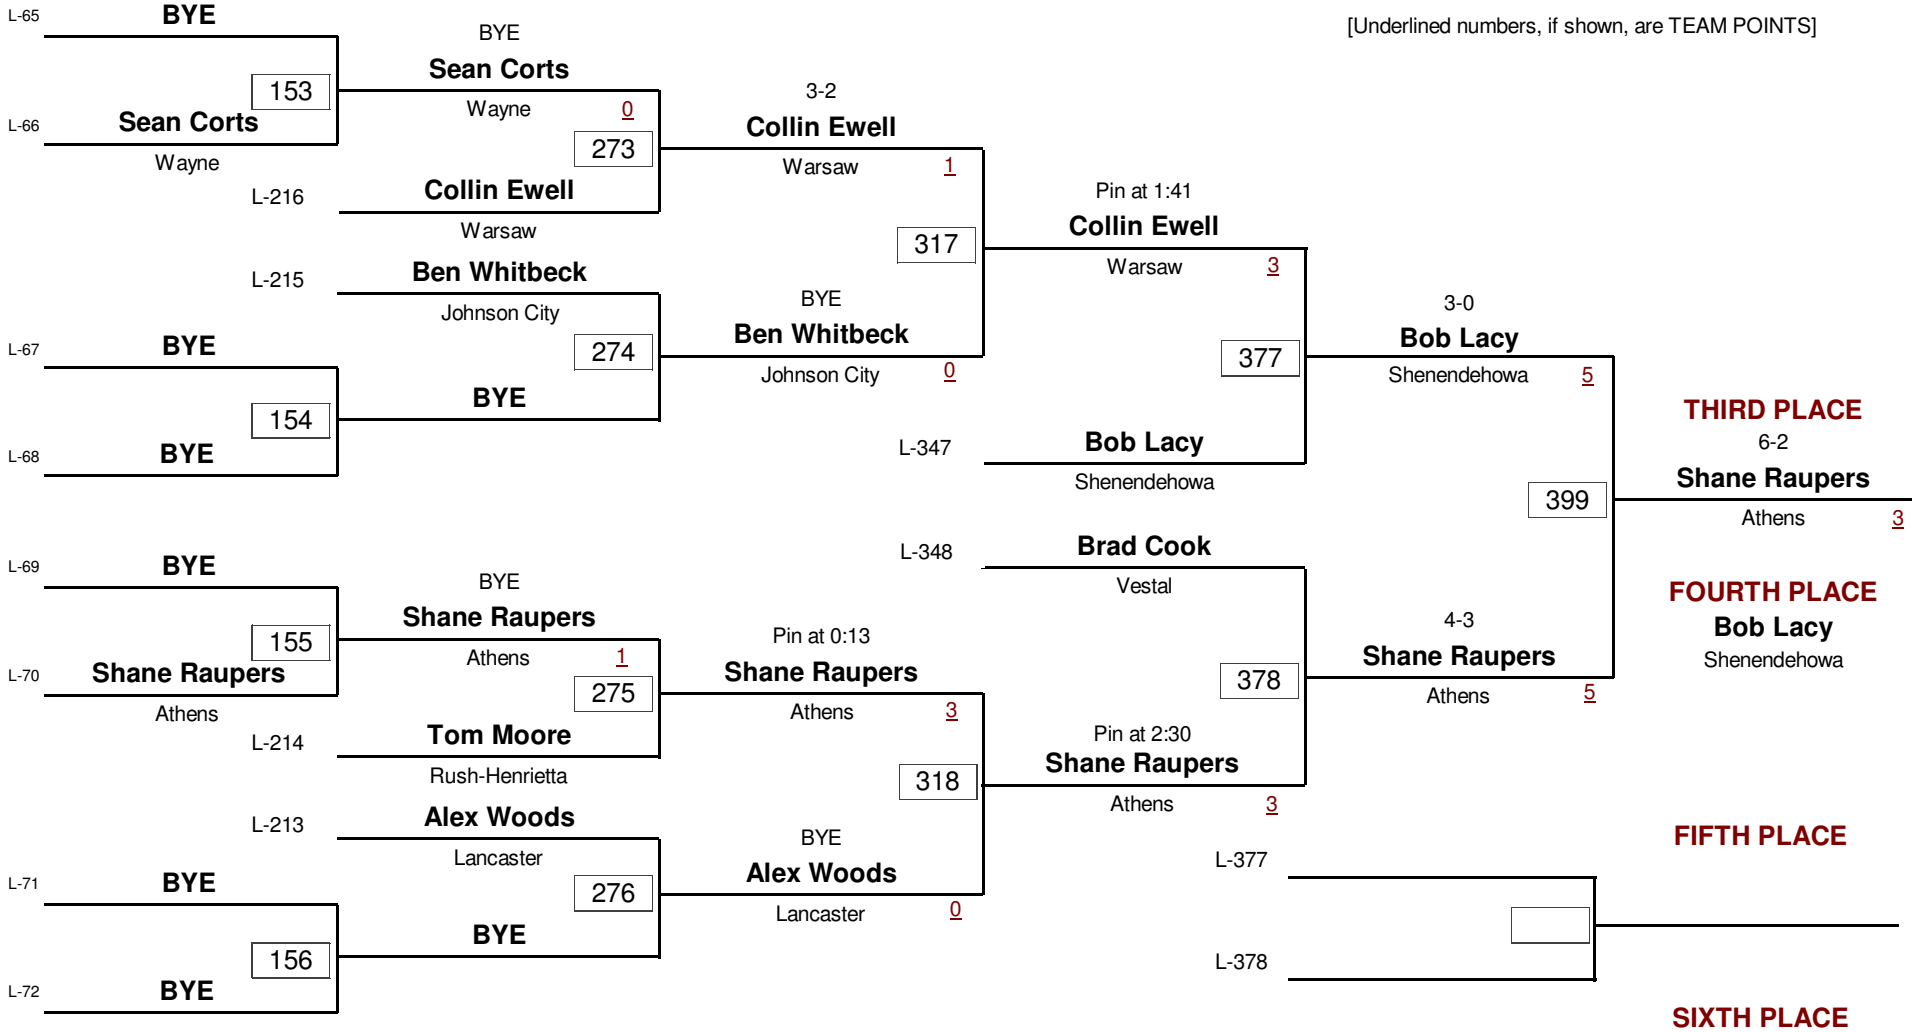

DIVISION

145.0

WEIGHT

2005 Teike/Bernabi Wrestling Tournament

Consolation Rounds

[Underlined numbers, if shown, are TEAM POINTS]

VARSITY

DIVISION