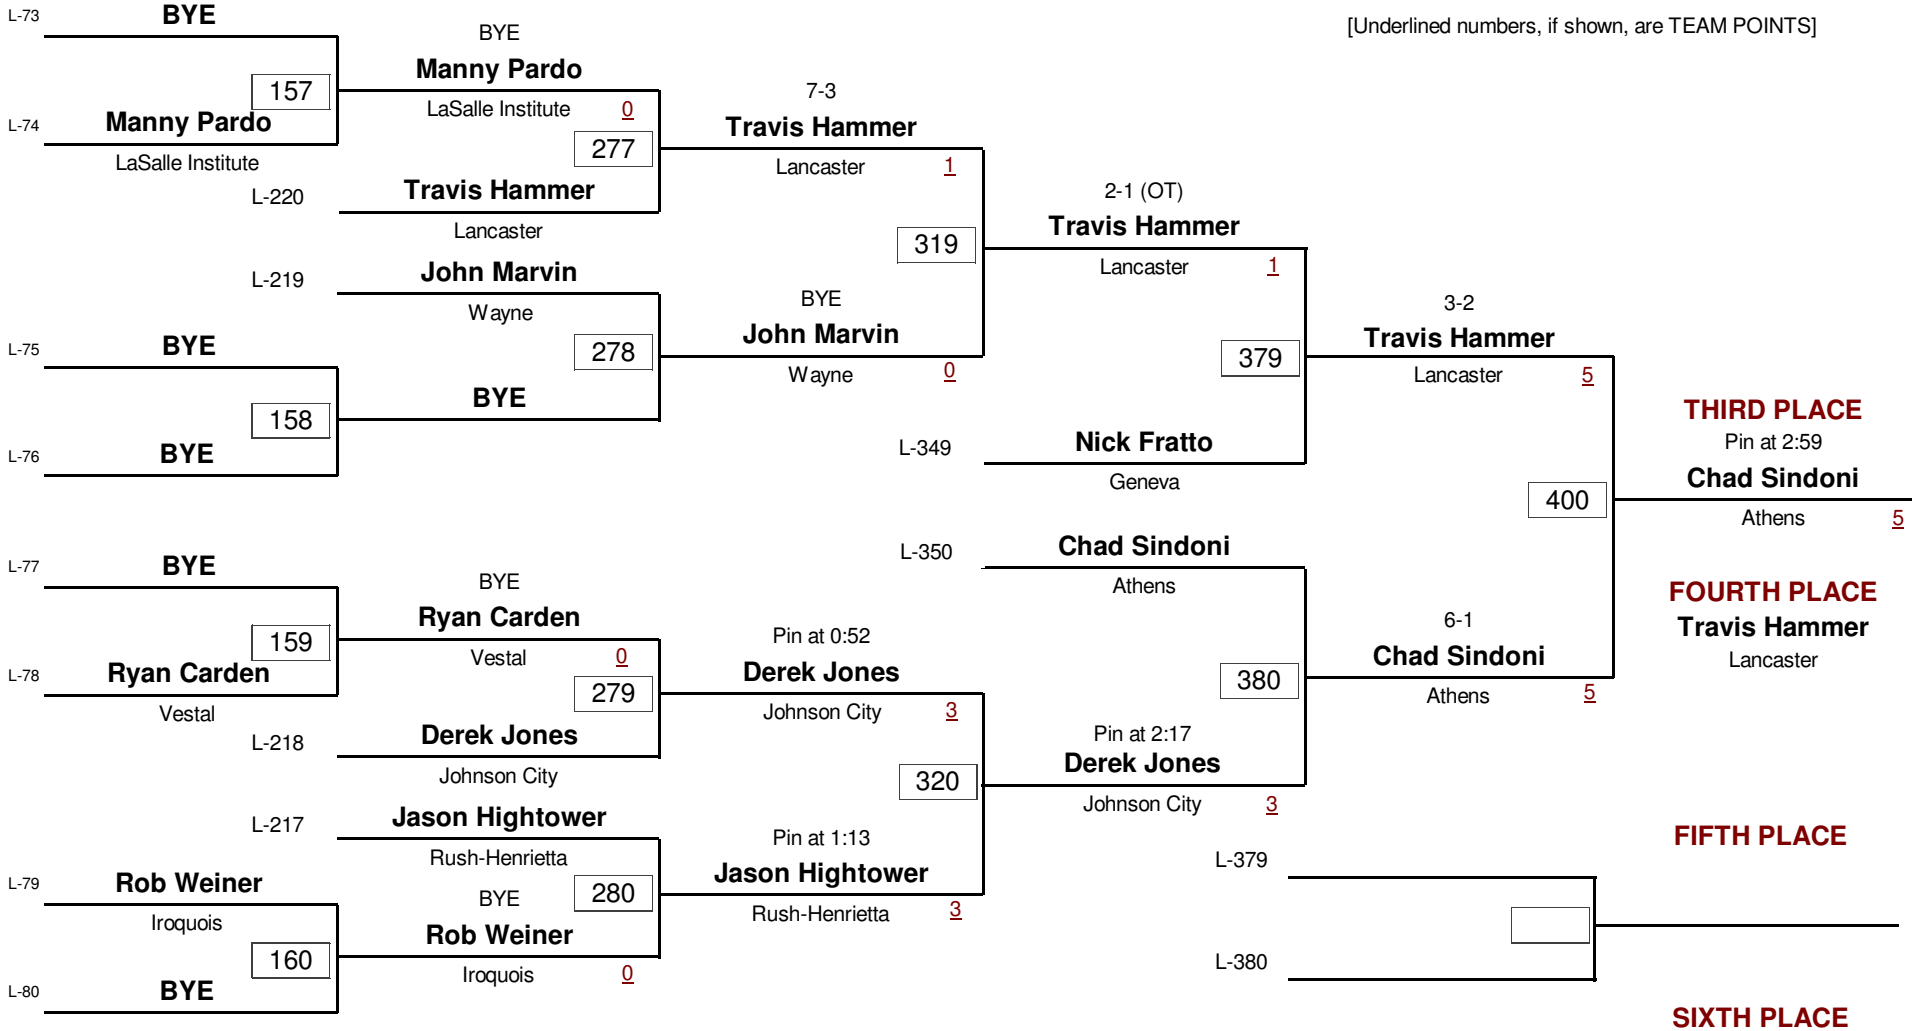

VARSITY

DIVISION

152.0

WEIGHT

2005 Teike/Bernabi Wrestling Tournament

Consolation Rounds

[Underlined numbers, if shown, are TEAM POINTS]