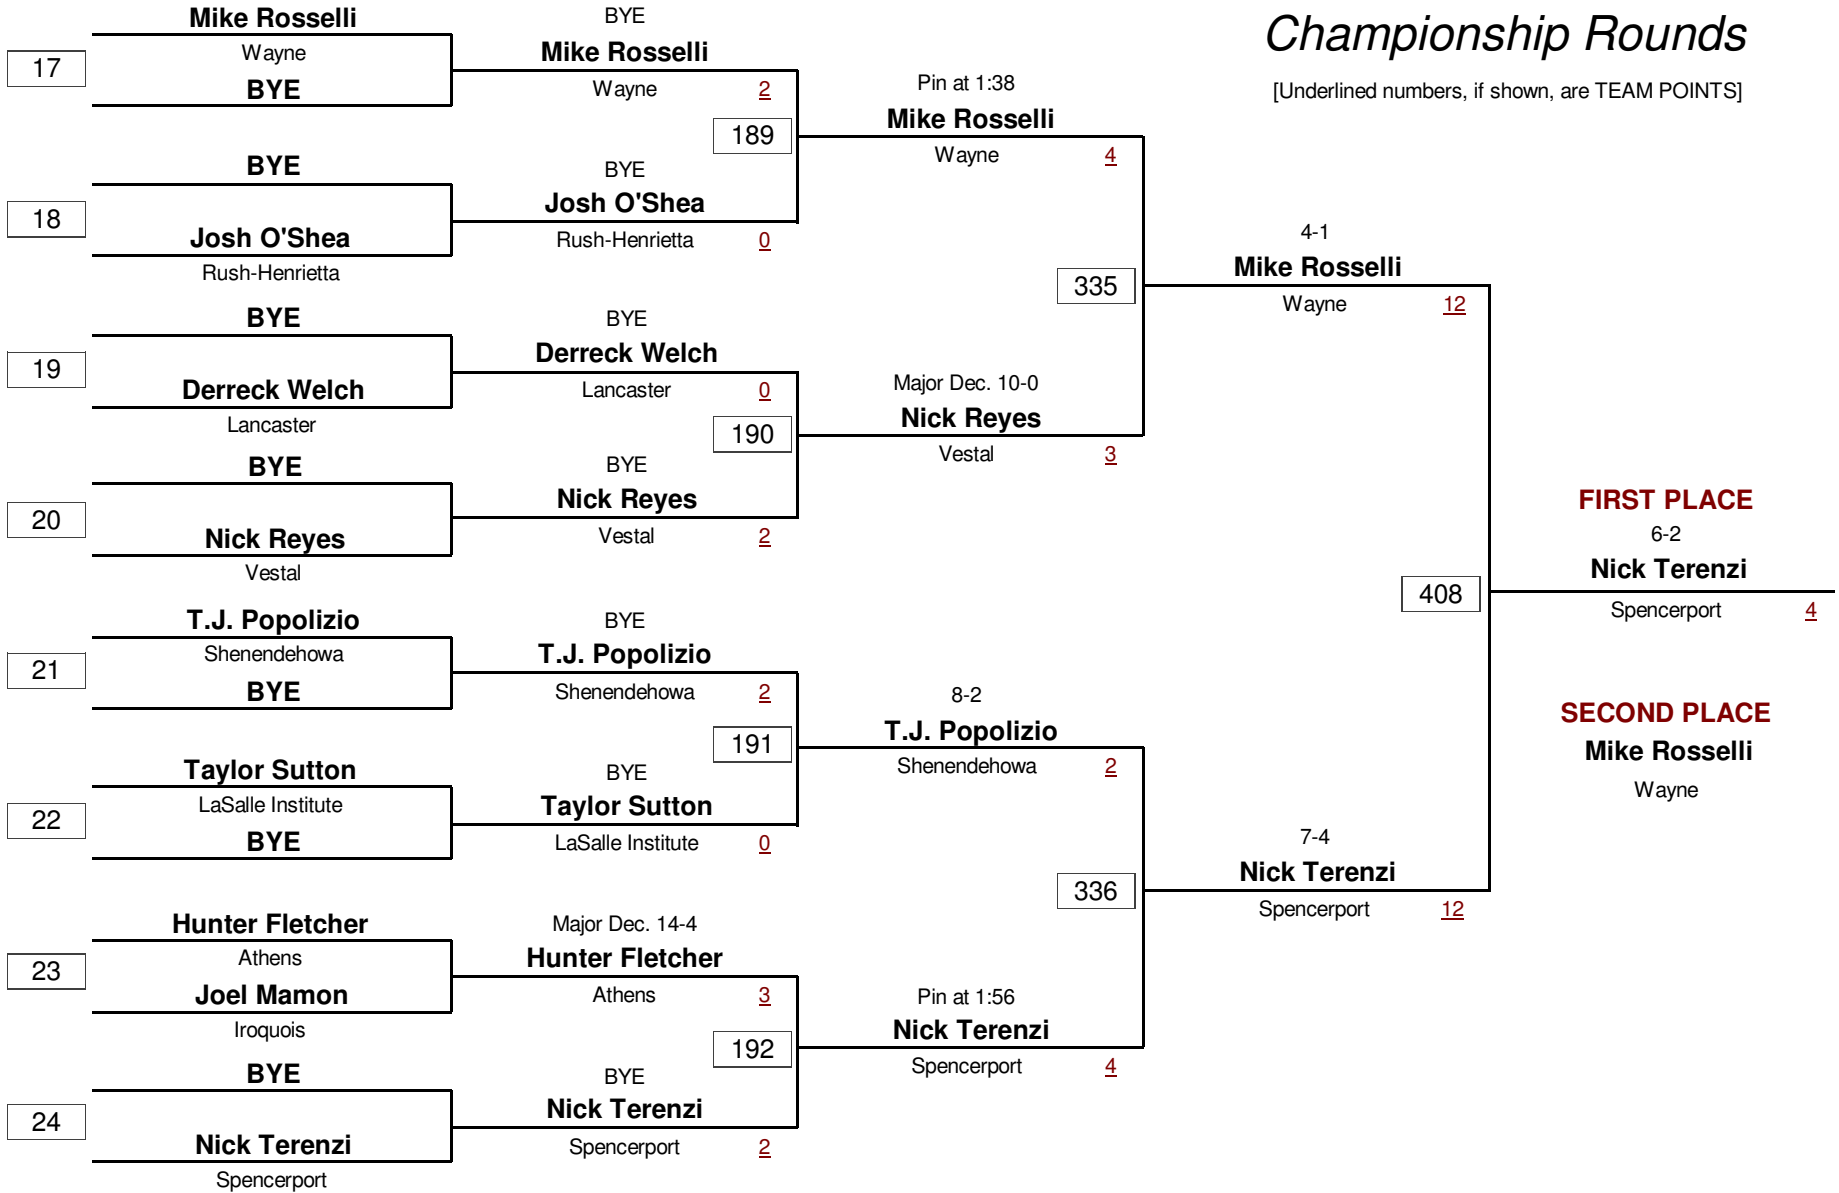

2005 Teike/Bernabi Wrestling Tournament

Championship Rounds

[Underlined numbers, if shown, are TEAM POINTS]

VARSITY

DIVISION

112.0

WEIGHT

2005 Teike/Bernabi Wrestling Tournament