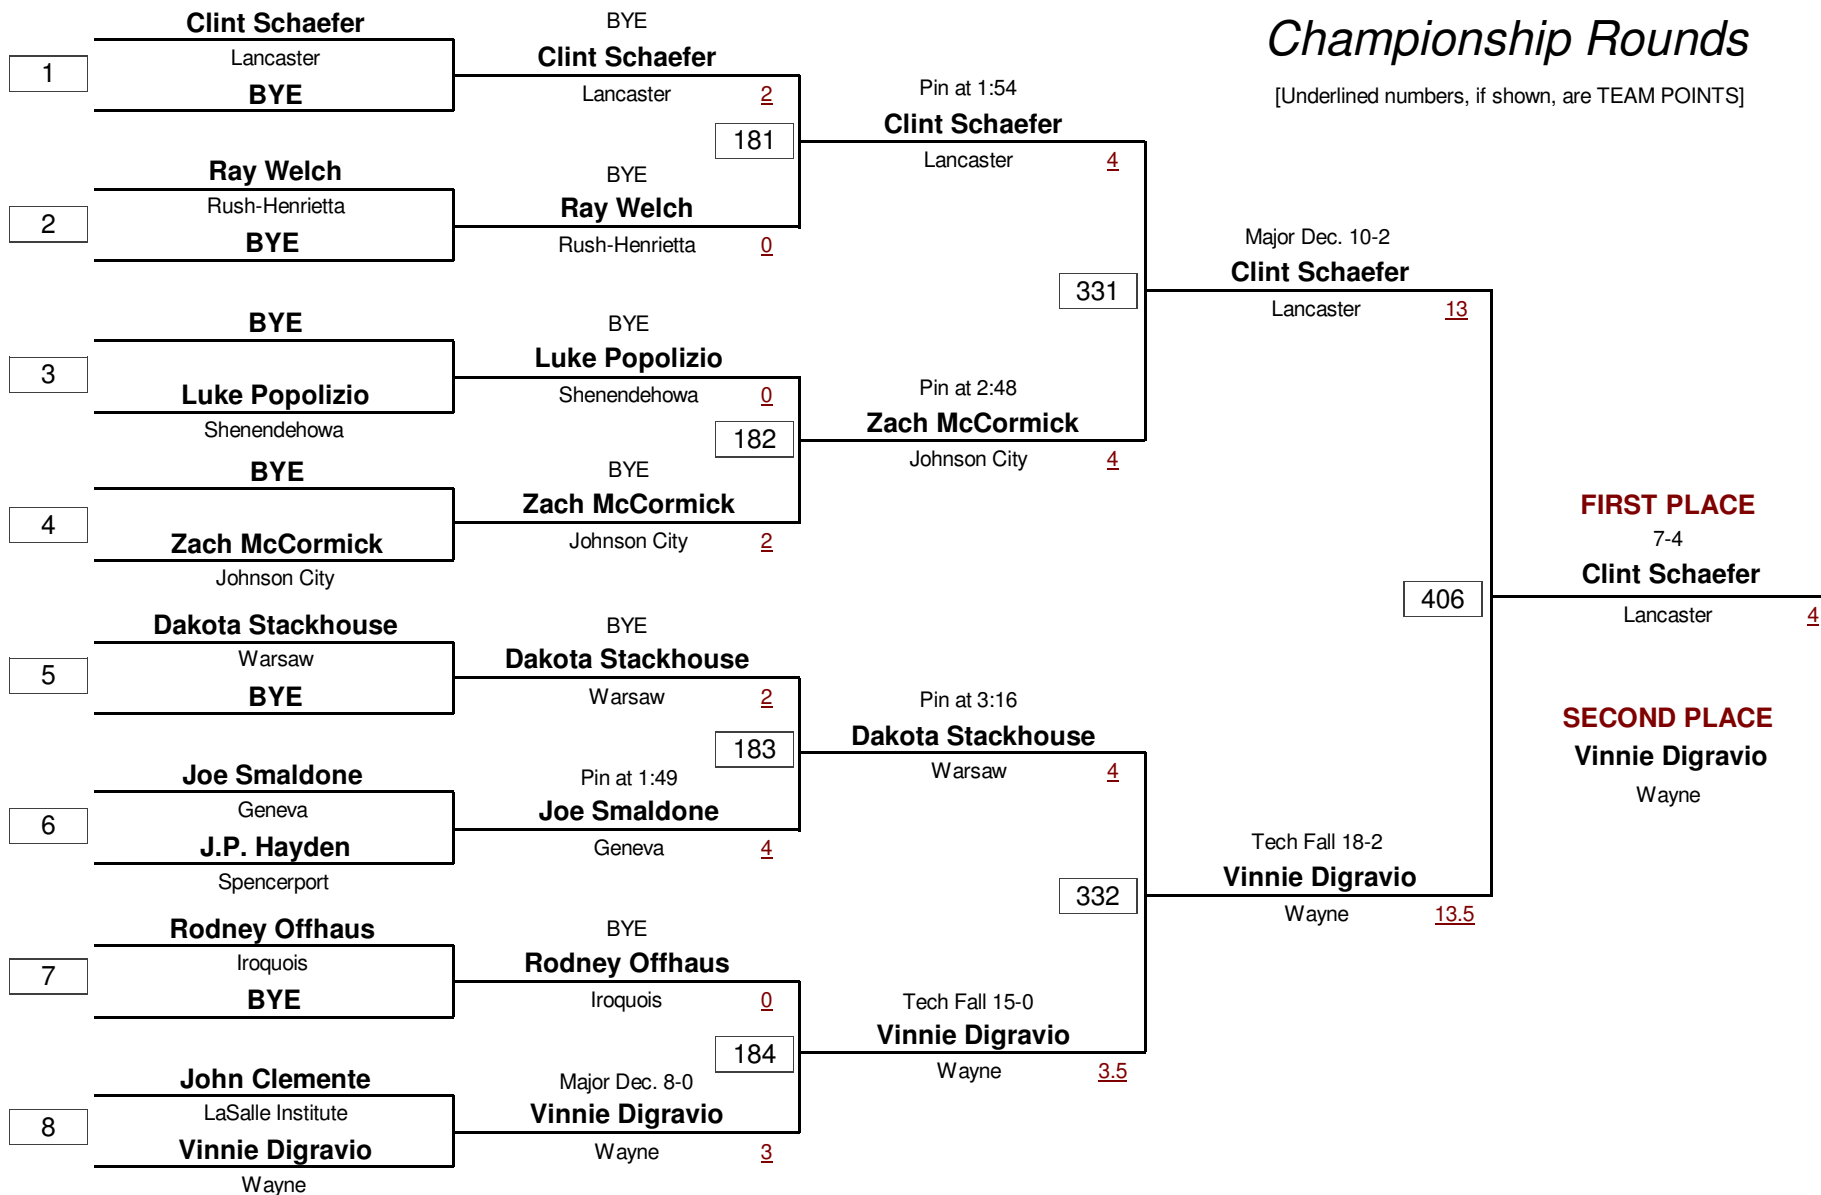

VARSITY

DIVISION

96.0

WEIGHT

2005 Teike/Bernabi Wrestling Tournament

Championship Rounds

[Underlined numbers, if shown, are TEAM POINTS]

VARSITY