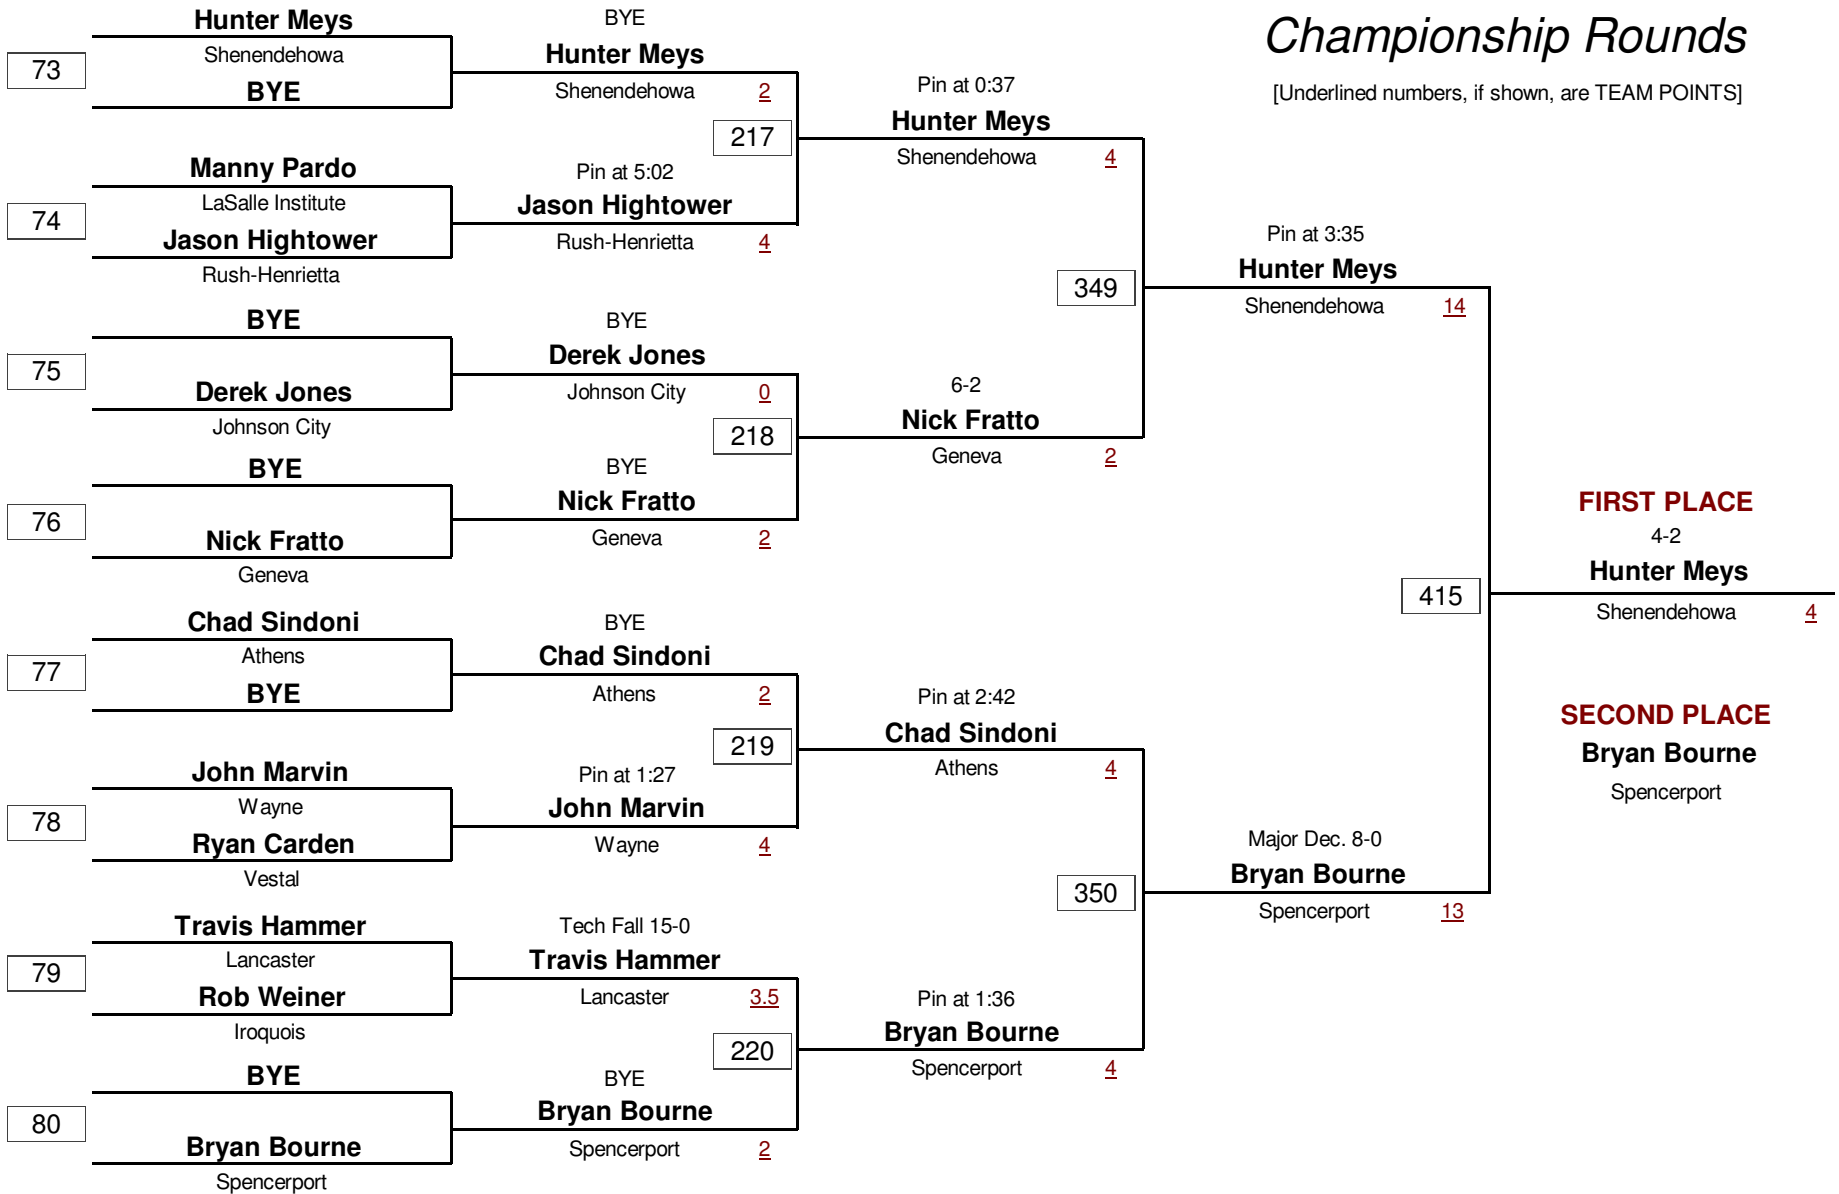

VARSITY

DIVISION

152.0

WEIGHT

2005 Teike/Bernabi Wrestling Tournament

Championship Rounds

[Underlined numbers, if shown, are TEAM POINTS]