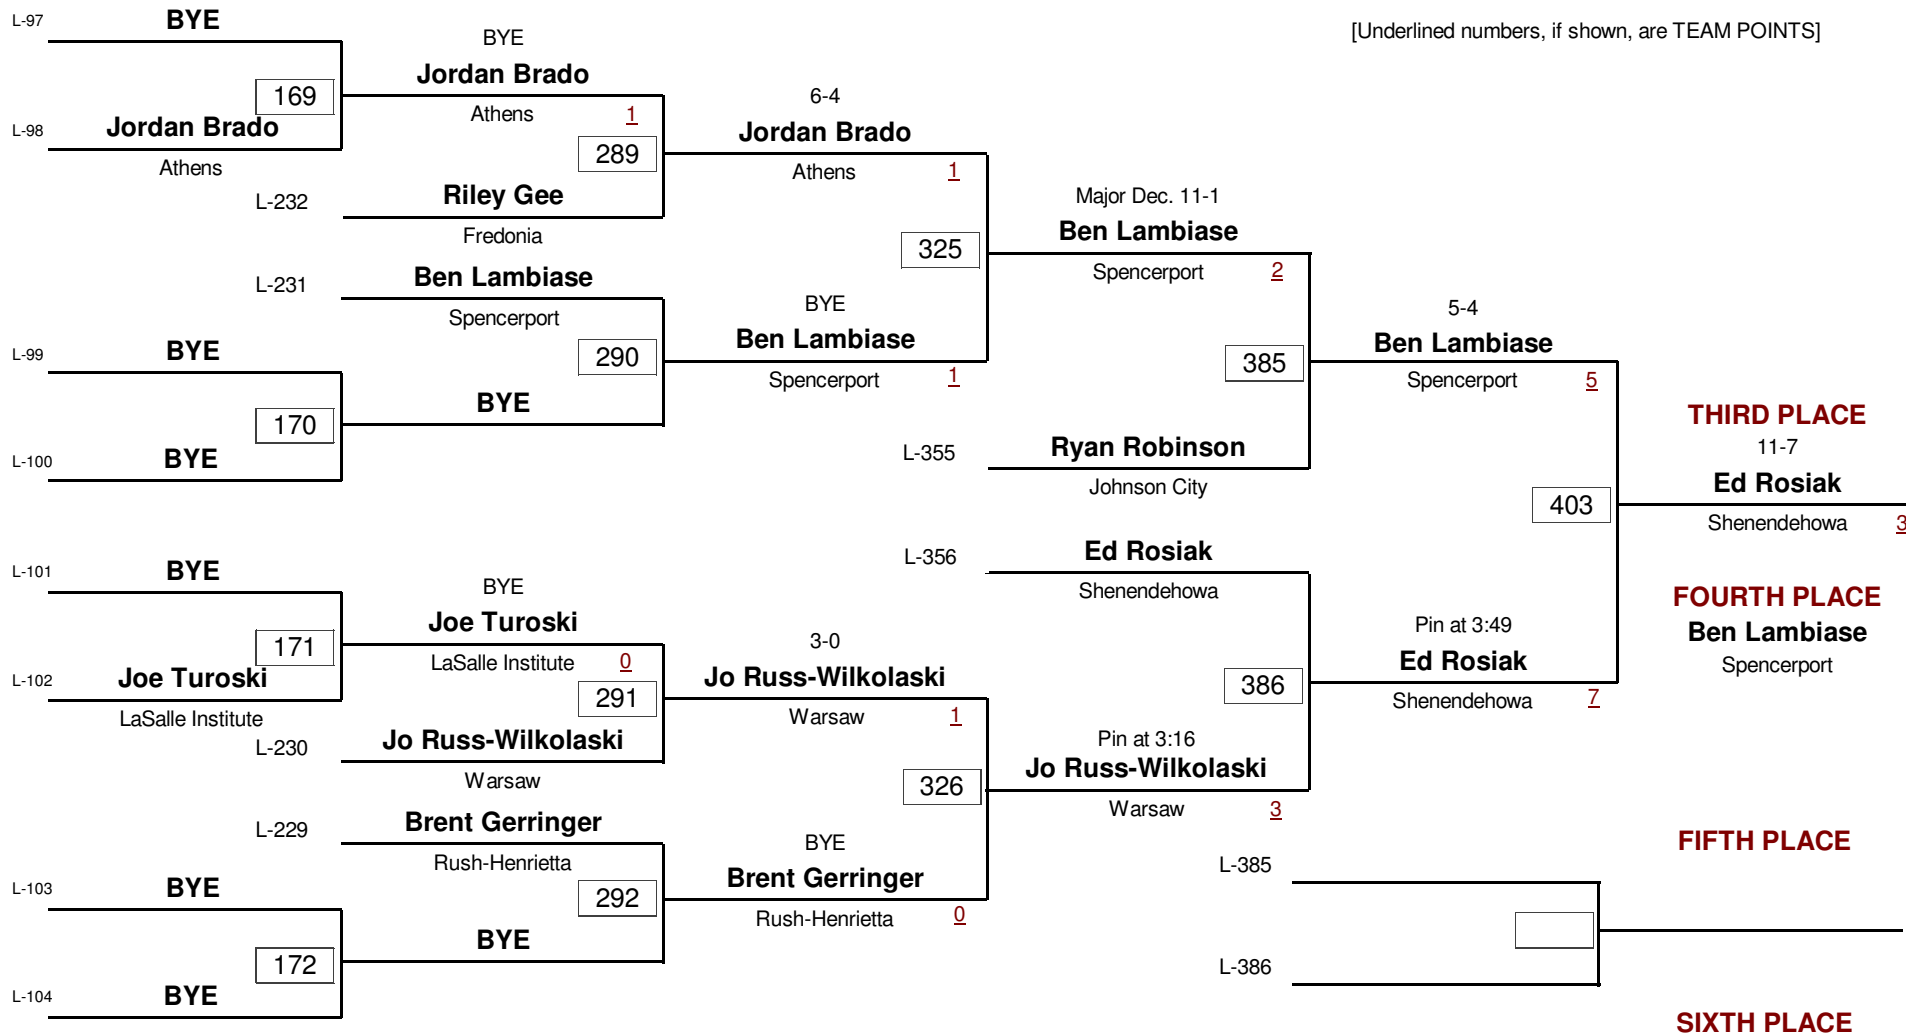

DIVISION

189.0

WEIGHT

2005 Teike/Bernabi Wrestling Tournament

Consolation Rounds

[Underlined numbers, if shown, are TEAM POINTS]

VARSITY

DIVISION