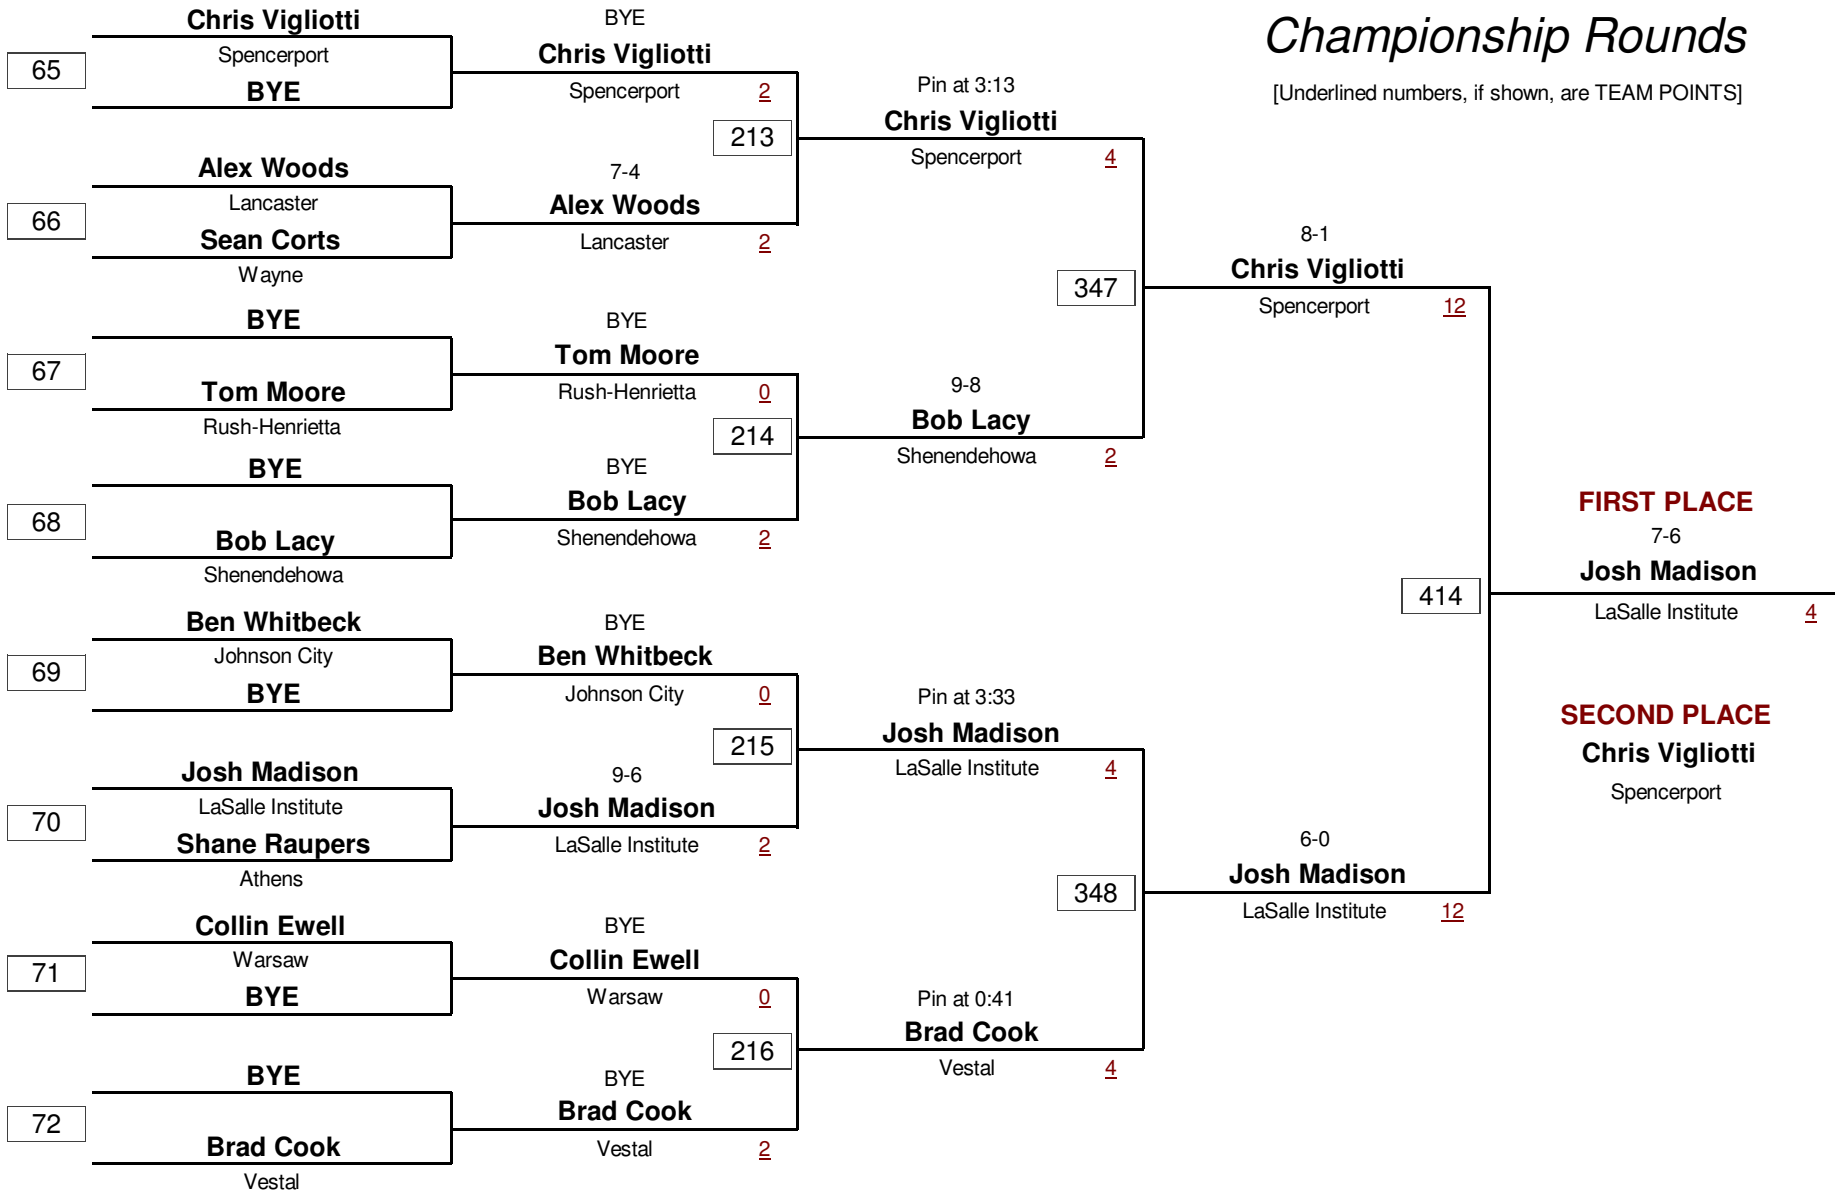

VARSITY

DIVISION

145.0

WEIGHT

2005 Teike/Bernabi Wrestling Tournament

Championship Rounds

[Underlined numbers, if shown, are TEAM POINTS]

VARSITY