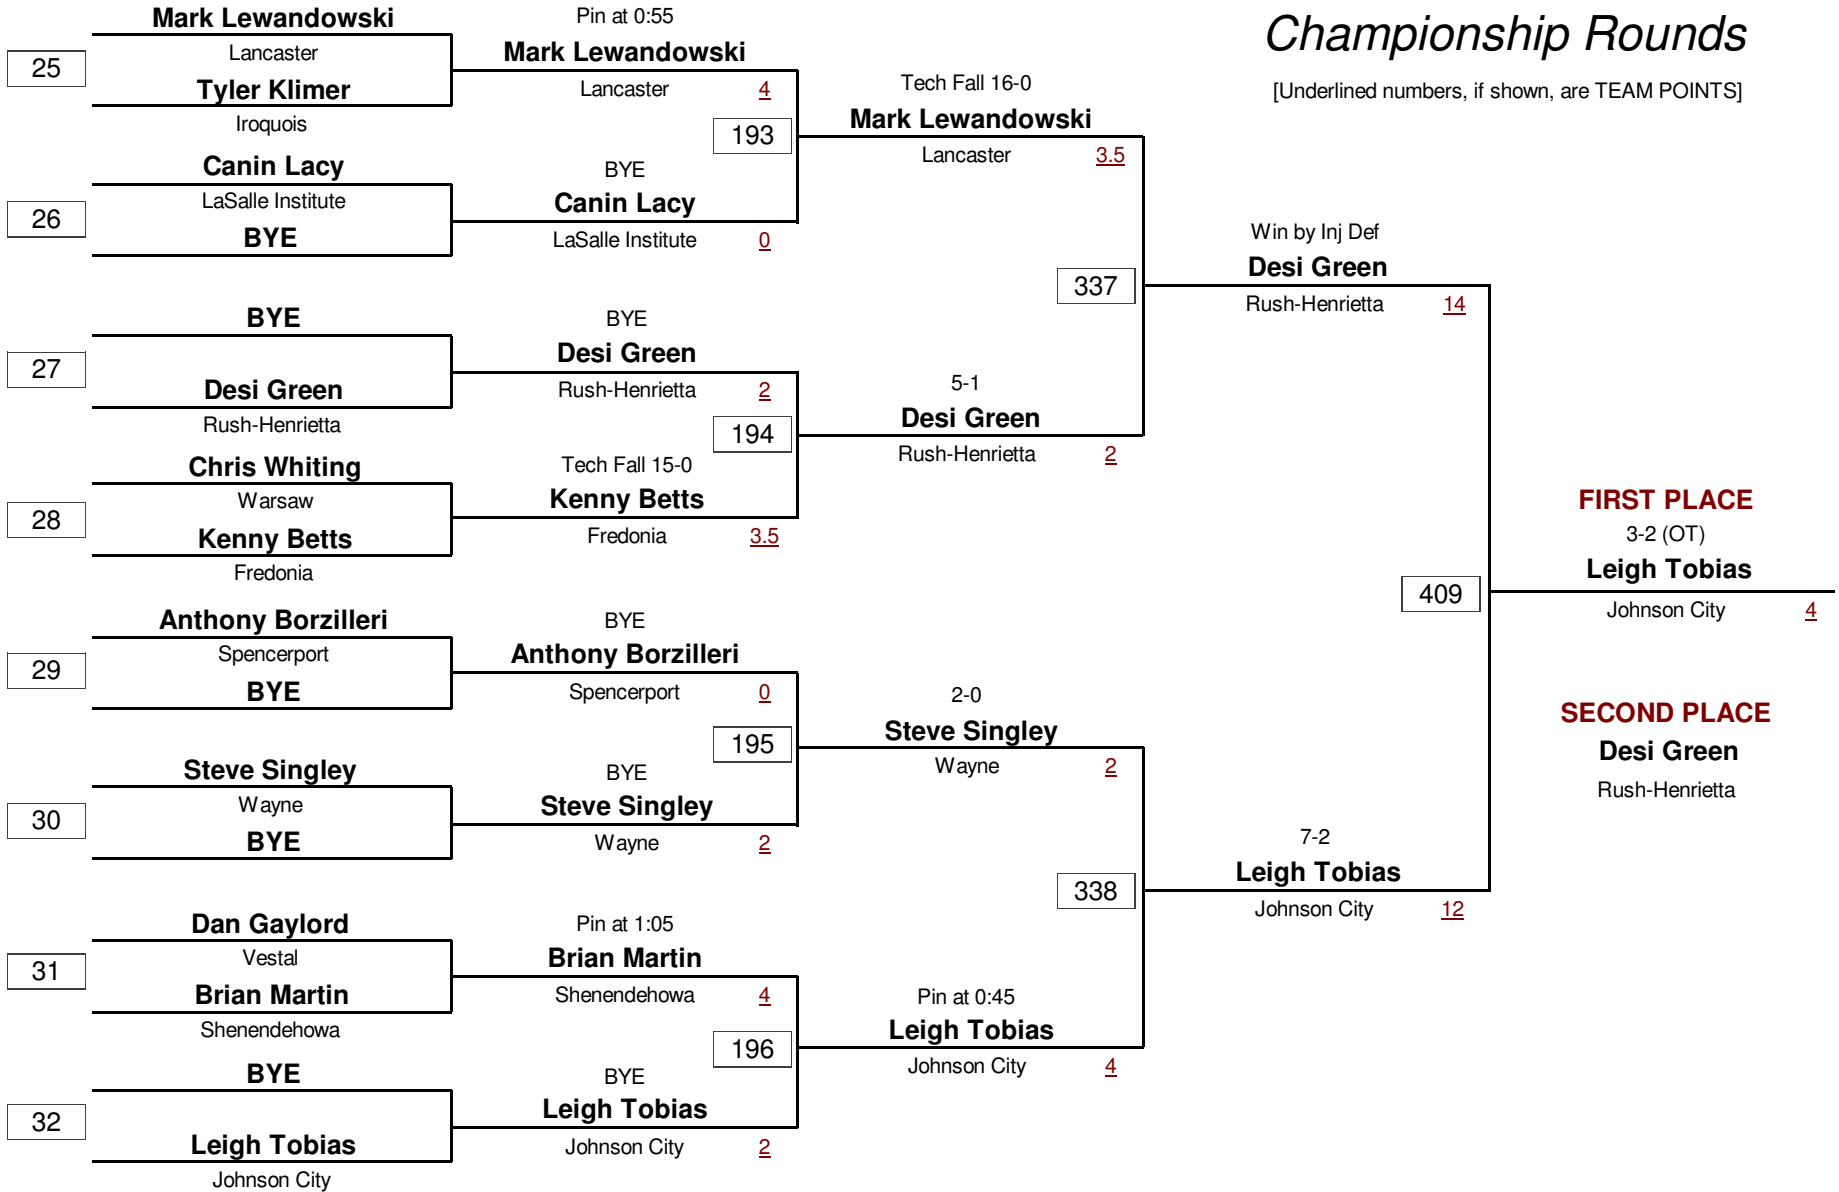

VARSITY

DIVISION

119.0

WEIGHT

2005 Teike/Bernabi Wrestling Tournament

Championship Rounds

[Underlined numbers, if shown, are TEAM POINTS]