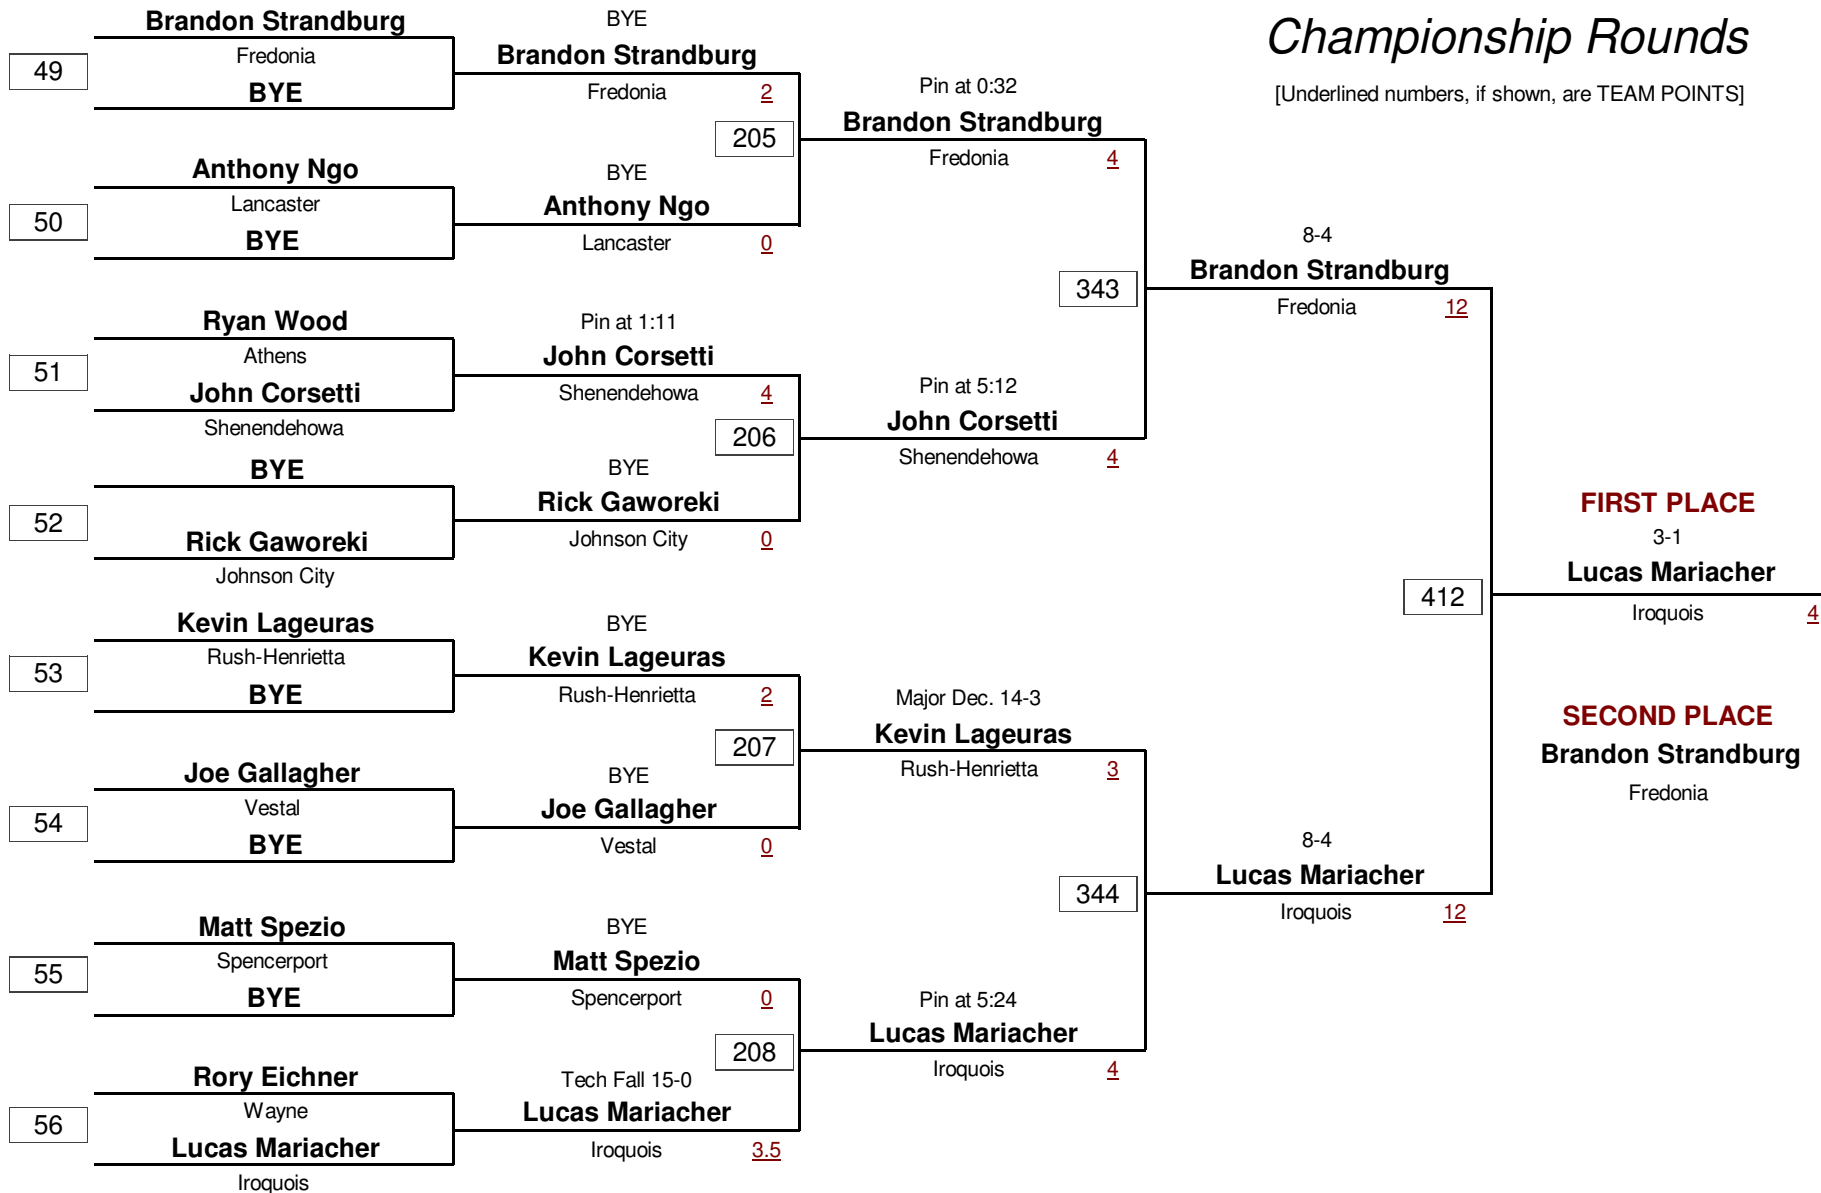

2005 Teike/Bernabi Wrestling Tournament

Championship Rounds

[Underlined numbers, if shown, are TEAM POINTS]

VARSITY

DIVISION

135.0

WEIGHT

2005 Teike/Bernabi Wrestling Tournament