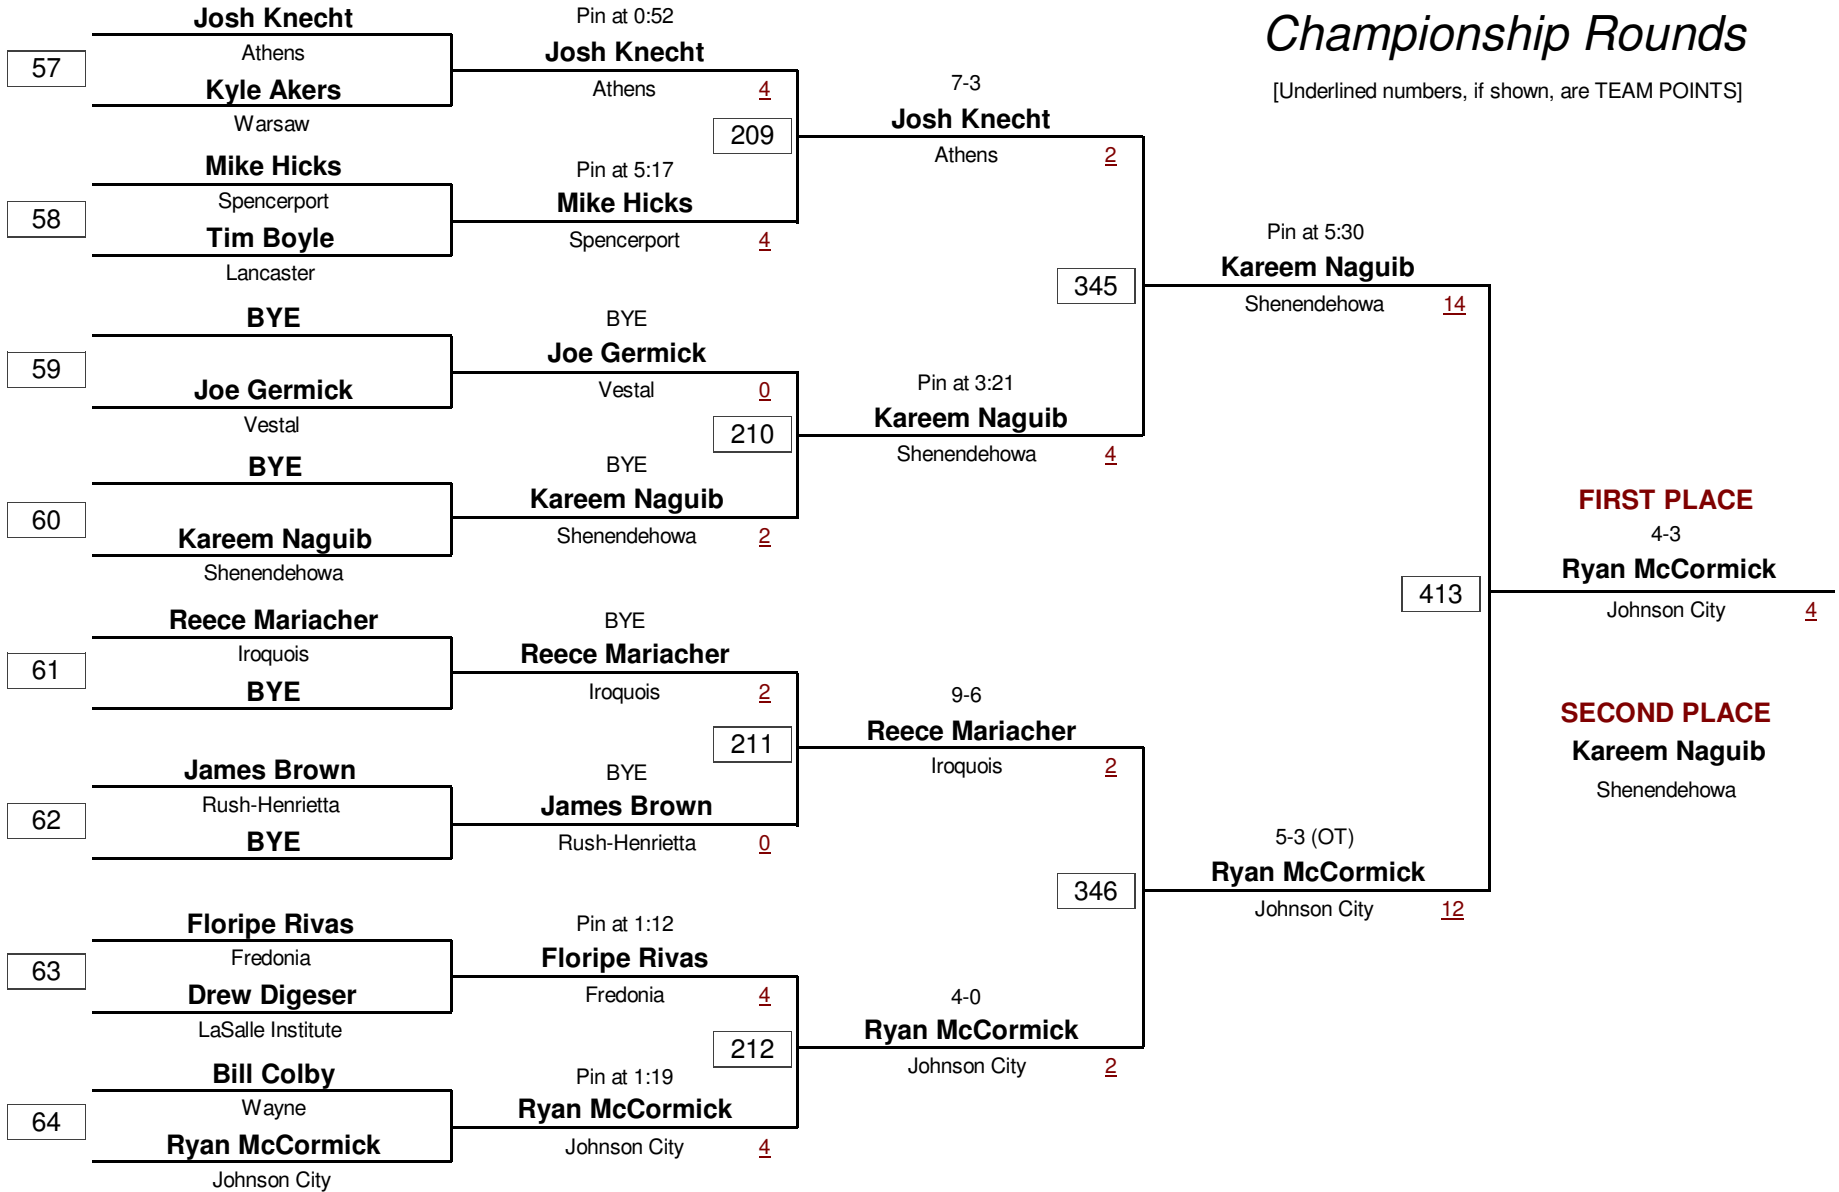

VARSITY

DIVISION

140.0

WEIGHT

2005 Teike/Bernabi Wrestling Tournament

Championship Rounds

[Underlined numbers, if shown, are TEAM POINTS]