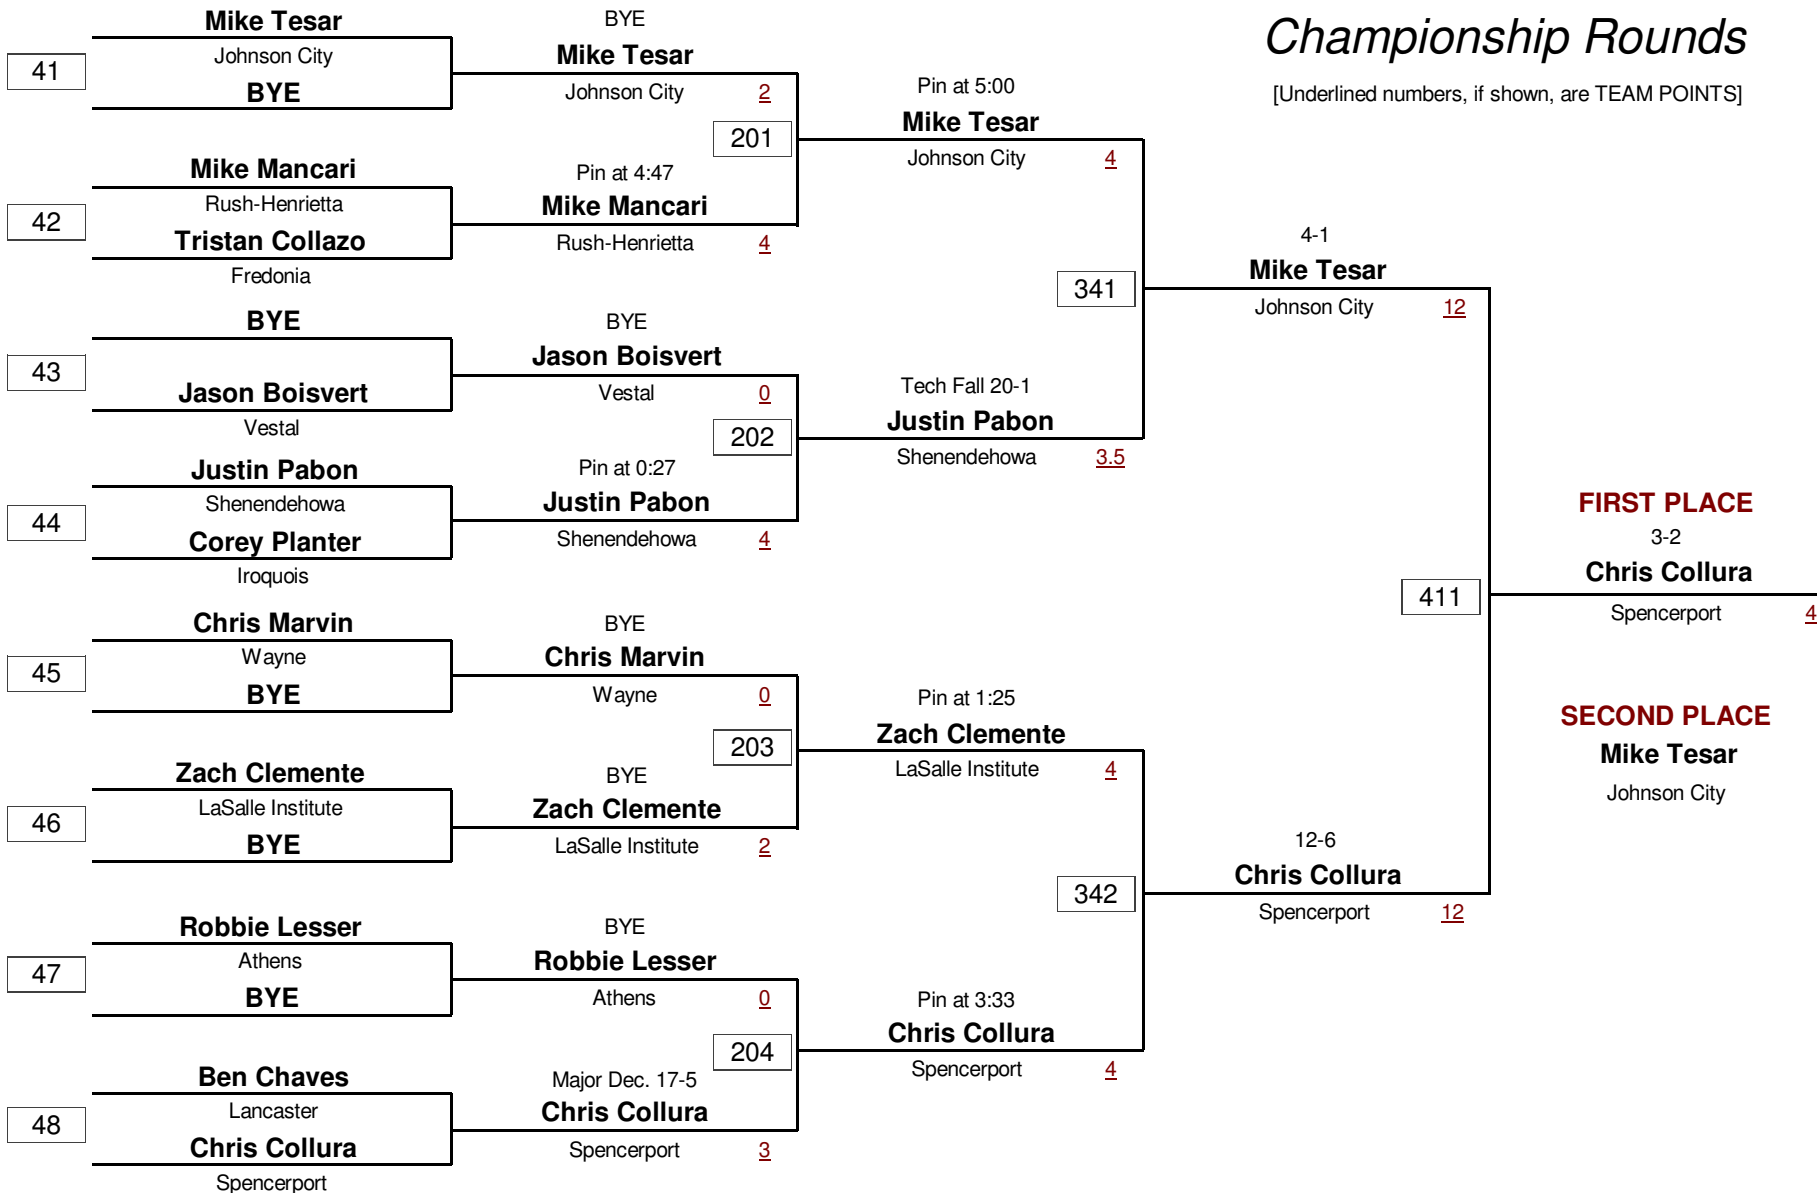

VARSITY

DIVISION

130.0

WEIGHT

2005 Teike/Bernabi Wrestling Tournament

Championship Rounds

[Underlined numbers, if shown, are TEAM POINTS]