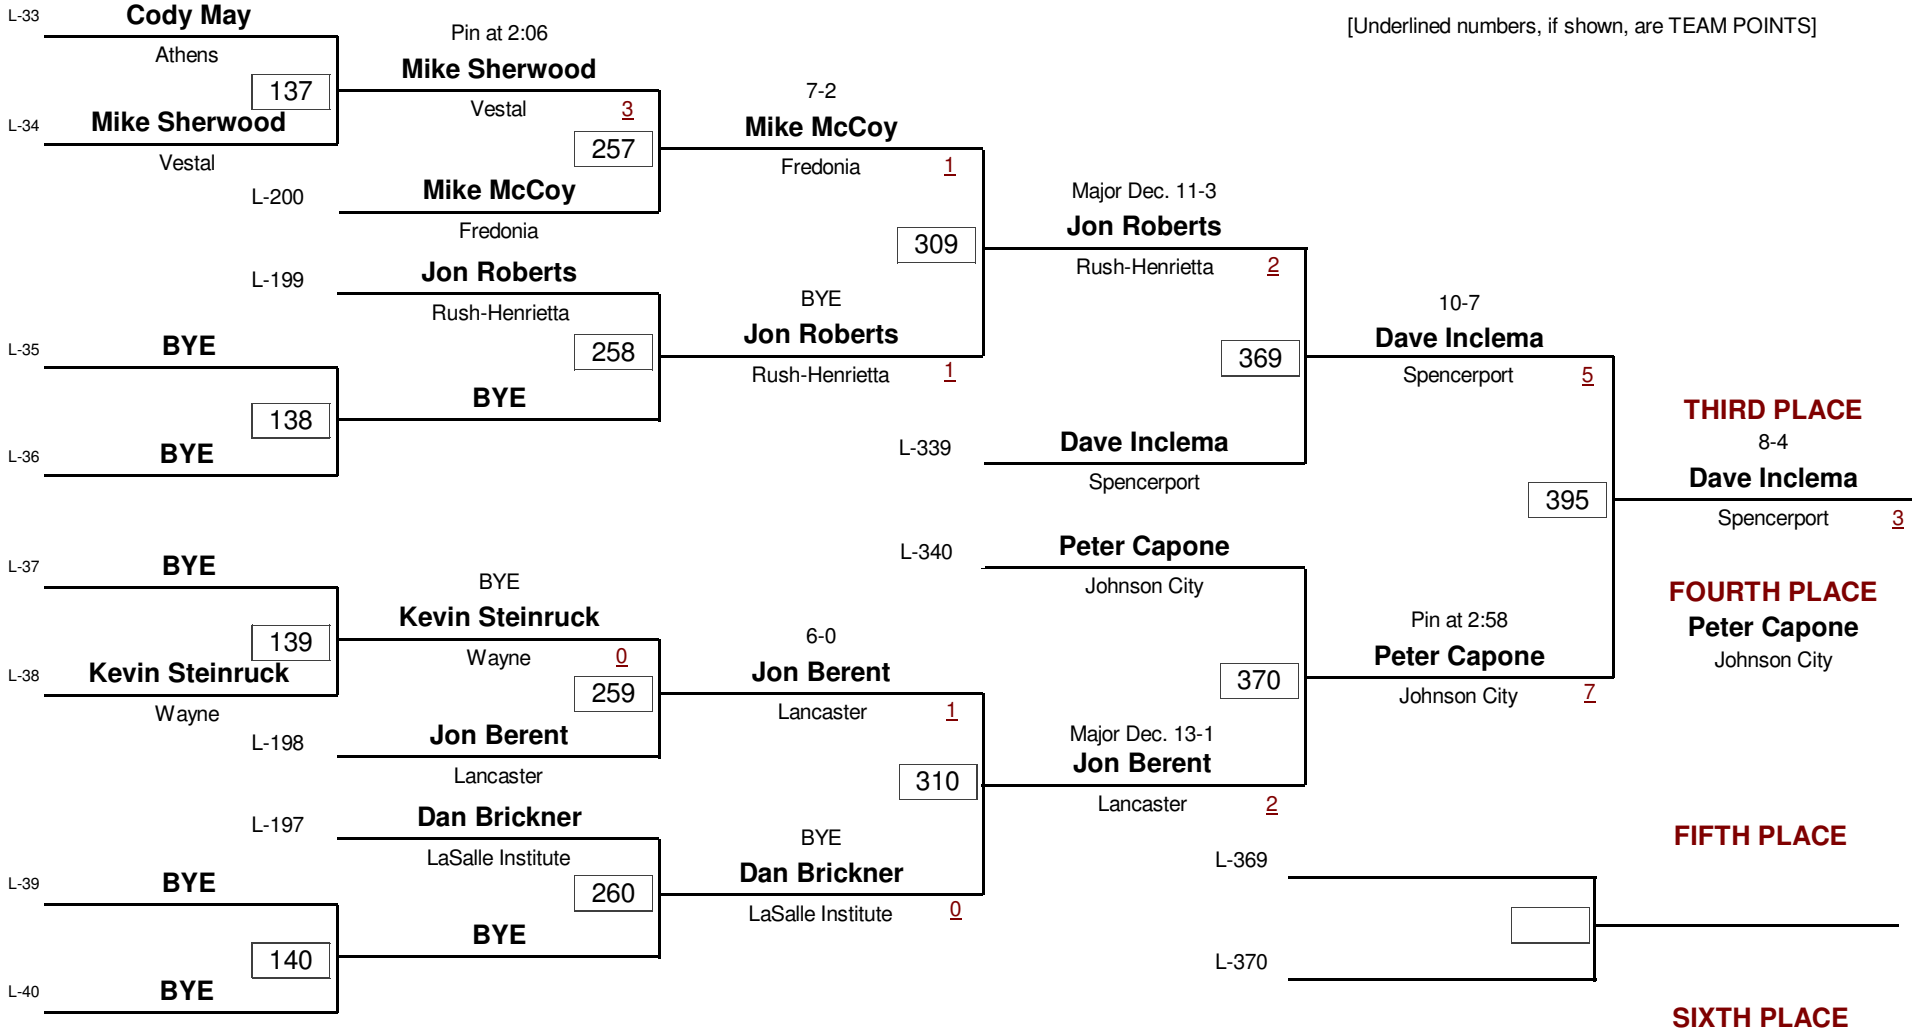

DIVISION

125.0

WEIGHT

2005 Teike/Bernabi Wrestling Tournament

Consolation Rounds

[Underlined numbers, if shown, are TEAM POINTS]

VARSITY

DIVISION