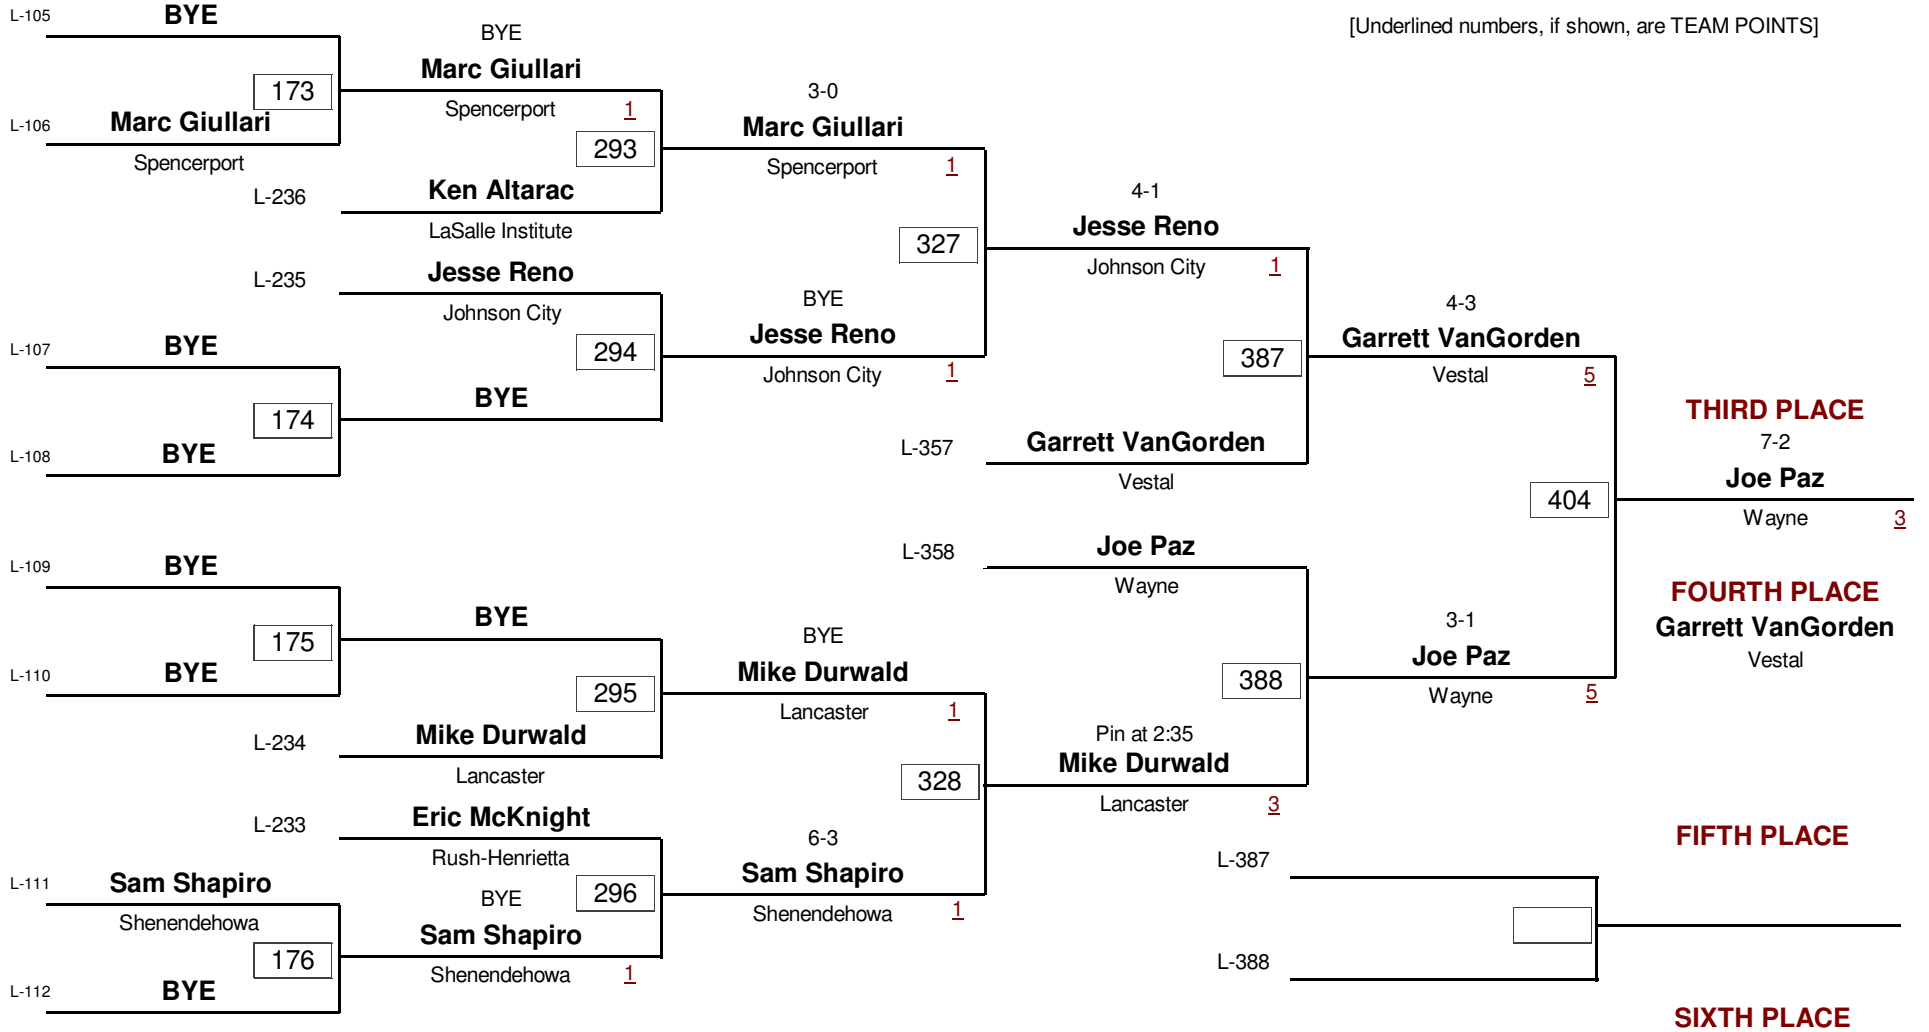

VARSITY

DIVISION

215.0

WEIGHT

2005 Teike/Bernabi Wrestling Tournament

Consolation Rounds

[Underlined numbers, if shown, are TEAM POINTS]